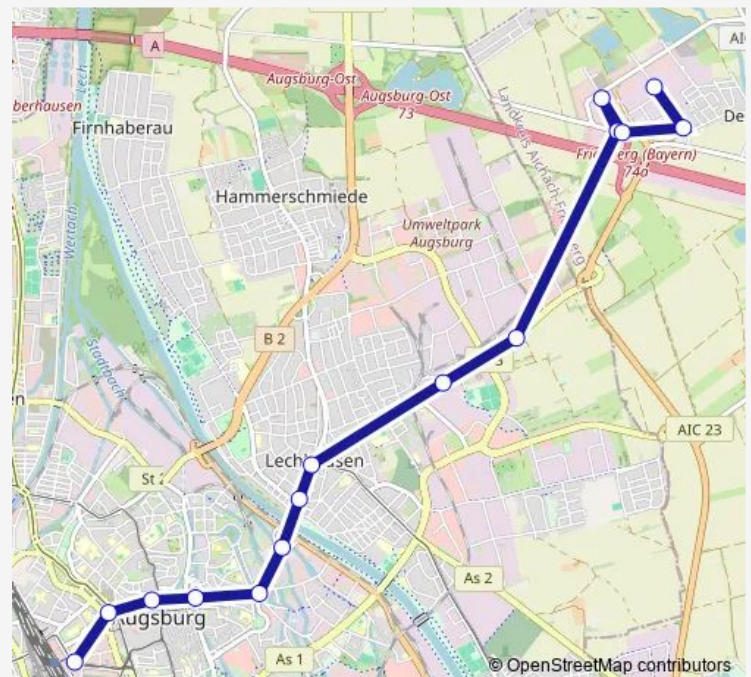

### Direction

Derching, Industriegebiet — Augsburg Hbf

16 stops

[Open route schedule](#)

Derching, Industriegebiet

Derching, Wtb

Derching, Industriestraße

Derching, Mühlstraße

Augsburg, Pilgerhausstraße

Augsburg, Karlstraße

Augsburg, Staatstheater

Augsburg Hbf

### Route schedule

Derching, Industriegebiet — Augsburg Hbf

Monday 07:07

Tuesday 07:07

Wednesday 07:07

Thursday 07:07

Friday 07:07

Saturday —

### Route info

Direction: Derching, Industriegebiet

Stops: 16

Trip Duration: 0 hour 30 min

**Direction**

Augsburg Hbf — Derching, Industriegebiet

15 stops

[Open route schedule](#)