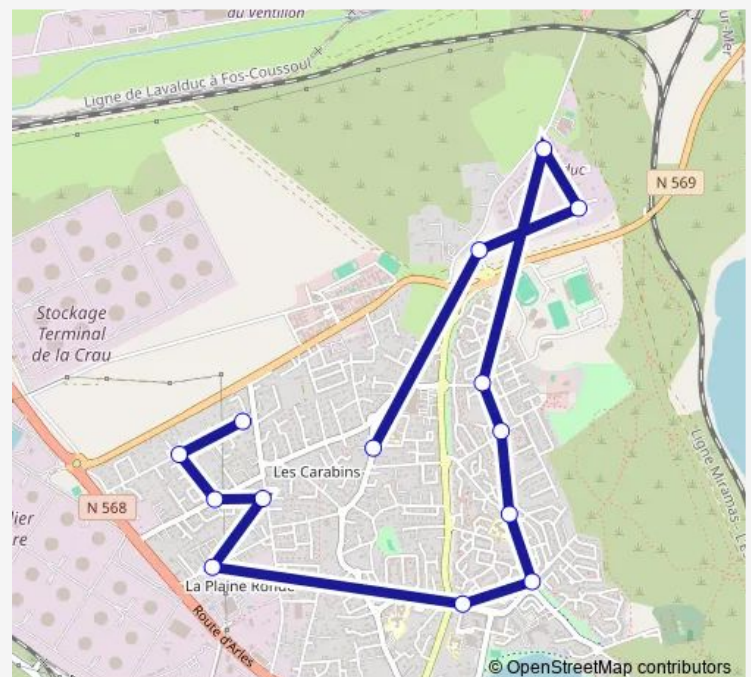

Chemin de Chaland

Chemin de Robert

Fenouillère 2

Fenouillère

Route schedule

Ecole Del Corso — Fenouillère

Monday 12:10-16:40

Tuesday 12:10-16:40

Wednesday —

Thursday 12:10-16:40

Friday 12:10-16:40

Saturday —

Sunday —

Route info

Direction: Ecole Del Corso

Stops: 14

Trip Duration: 0 hour 24 min

212 — Circuit Del Corso

Direction

Chemin de Blanc — Ecole Del Corso

14 stops

[Open route schedule](#)

Chemin de Blanc

Chemin de Chaland