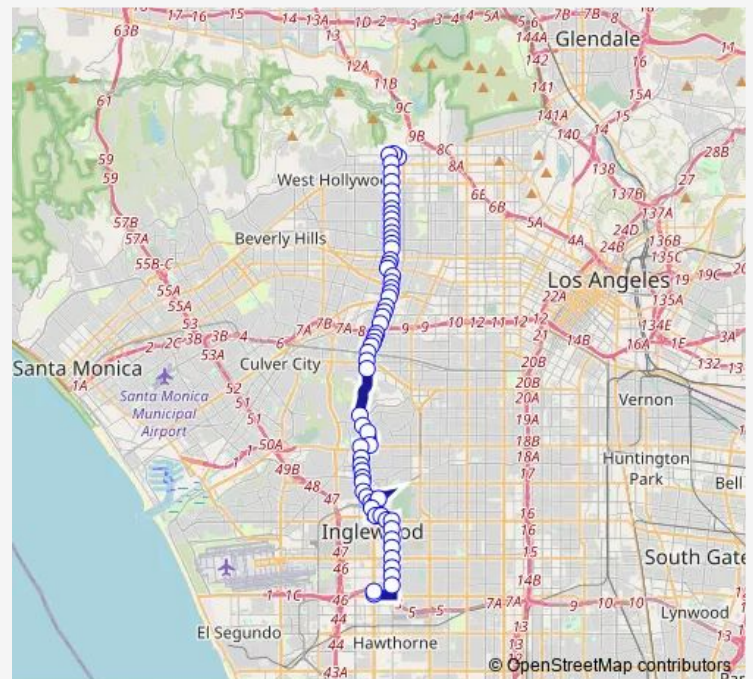

Manchester / Hillcrest

Manchester / Market

La Brea / Queen

La Brea / Florence

Florence / Market

Downtown Inglewood Station

La Brea / Beach

La Brea / Hazel

### Route info

Direction: Hawthorne / Lennox Station Layover

Stops: 69

Trip Duration: 1 hour 9 min

212 — Metro Local Line

La Brea / Plymouth

La Brea / Centinela

La Brea / Market

La Brea / Fairview

La Brea / 64th

La Brea / 62nd

Slauson / La Brea

Overhill / Slauson

Overhill / Northridge

Overhill / La Brea

La Brea / Don Lorenzo