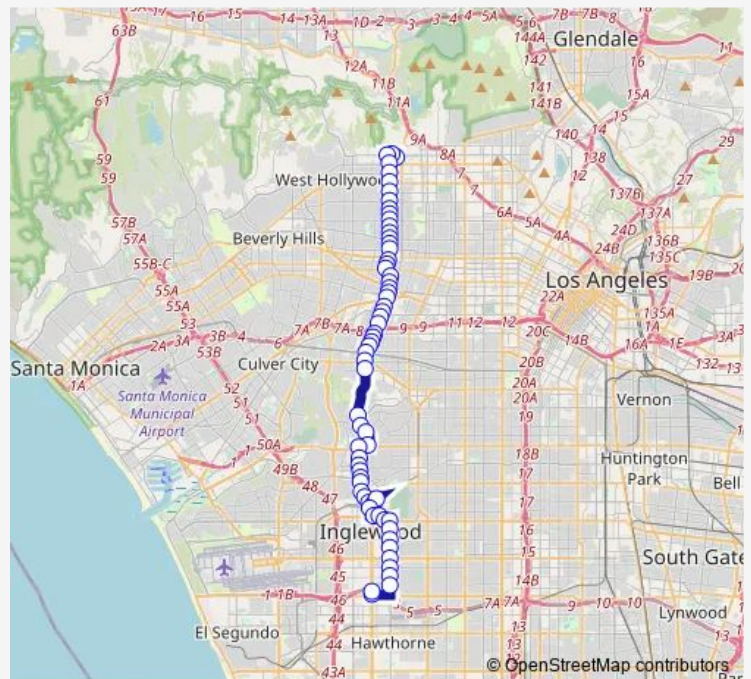

Manchester / Prairie

Manchester / Spruce

Manchester / Hillcrest

Manchester / Market

La Brea / Queen

La Brea / Florence

Florence / Market

Downtown Inglewood Station

La Brea / Beach

La Brea / Hazel

La Brea / Hyde Park

Route schedule

Hawthorne / Lennox Station Layover — Hawthorn / Orange

Monday 04:41-00:54⁺¹

Tuesday 04:41-00:54⁺¹

Wednesday 04:41-00:54⁺¹

Thursday 04:41-00:54⁺¹

Friday 04:41-00:54⁺¹

Saturday 06:14-00:54⁺¹

Sunday 06:10-00:54⁺¹

Route info

Direction: Hawthorne / Lennox Station Layover

Stops: 69

Trip Duration: 1 hour 32 min

■ 212 — Metro Local Line

La Brea / Plymouth

La Brea / Centinela

La Brea / Market

La Brea / Fairview

La Brea / 64th

La Brea / 62nd

Slauson / La Brea