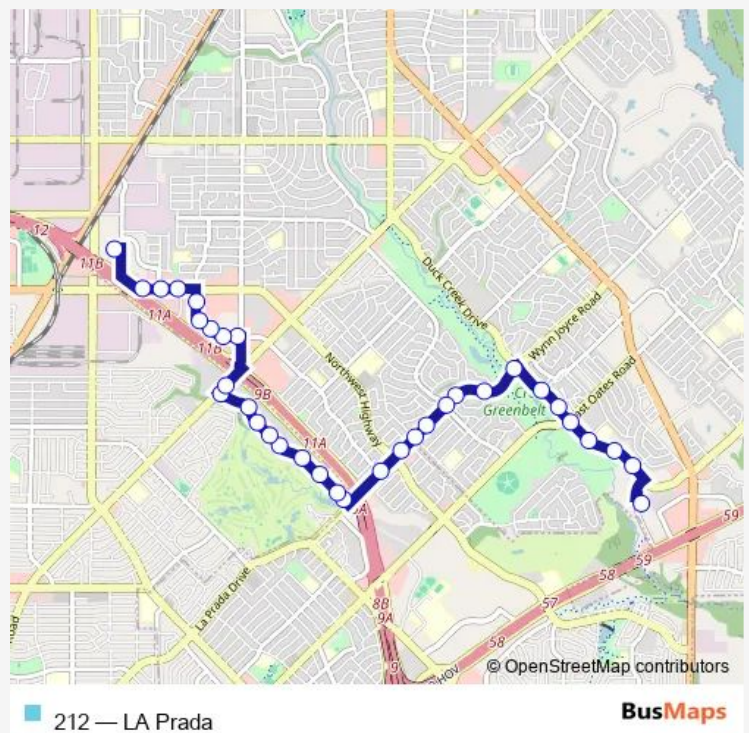

LA PRADA @ SHADOW TRAIL - W - NS

LA Prada @ Obanion - W - Ns

LA Prada @ Posadas - W - Ns

LA Prada @ Valley Mills - W - Ns

LA Prada @ Northwest - W - Mb

LA PRADA @ BROADMOOR - W - NS

Woodmeadow @ LA Prada - W - Fs

Woodmeadow @ Ferguson - W - Mb1

Woodmeadow @ Ferguson - W - Mb2

WOODMEADOW @ FERGUSON - W - MB3

Woodmeadow @ Ferguson - W - Mb5

Woodmeadow @ Ferguson - W - Mb6

Route schedule

LAKE RAY HUBBARD TRANSIT CENTER — SOUTH GARLAND TC

Monday	05:02-00:51 ⁺¹
Tuesday	05:02-00:51 ⁺¹
Wednesday	05:02-00:51 ⁺¹
Thursday	05:02-00:51 ⁺¹
Friday	05:02-00:51 ⁺¹
Saturday	04:31-23:50
Sunday	04:31-23:50

Route info

Direction: LAKE RAY HUBBARD TRANSIT CENTER

Stops: 34

Trip Duration: 0 hour 23 min

Woodmeadow @ Ferguson - W - Mb7

WOODMEADOW @ FERGUSON - W - MB8

Woodmeadow @ Ferguson - W - Ns

Ferguson @ IH 635 - N - Mb

MARKETPLACE @ SATURN - W - FS

MARKETPLACE @ NORTHWEST - W - MB1