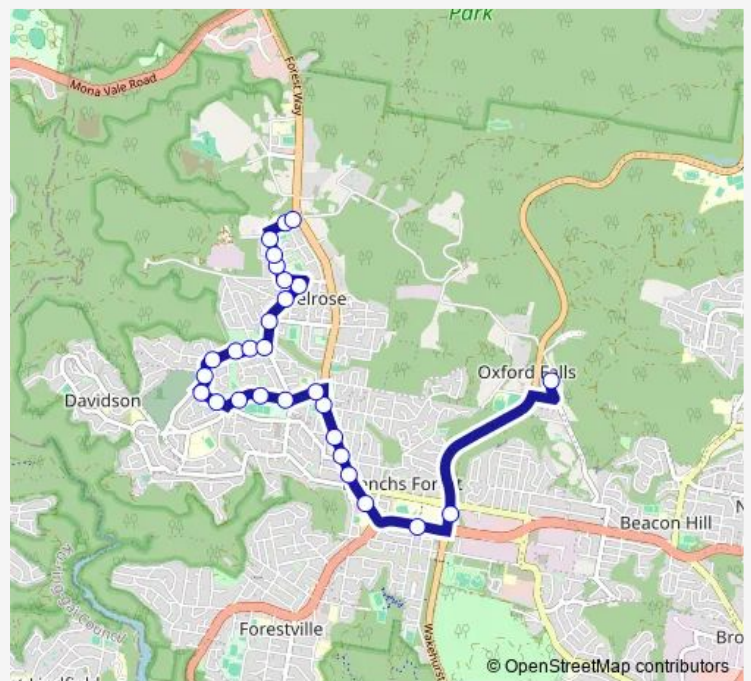

Oxford Falls Grammar School, Oxford Falls Rd

Wakehurst Pwy After Frenchs Forest Rd

Warringah Rd Opp Northern Beaches Hospital

Forestway Shopping Centre, Forest Way

Forest Way Before Adams St

Forest Way After Adams St

Oxford Falls Grammar School, Oxford Falls Rd — Wyatt Av Before Forest Way

Monday	15:05
Tuesday	15:05
Wednesday	15:05
Thursday	15:05
Friday	—
Saturday	—
Sunday	—

Route info

Direction: Oxford Falls Grammar School, Oxford Falls Rd

Stops: 28

Trip Duration: 0 hour 25 min

212 — Oxford Falls Grammar School to Wyatt Av opp Lockhart Pl

Pringle Av At Windrush Av

Ralston Av Shops, Pringle Av

Ralston Av Opp Belrose Public School

Cotentin Rd Opp Nursery Pl

Cotentin Rd At Stratford Dr

Cotentin Rd Opp Wyatt Park Tennis Centre

John Colet School, Wyatt Av

Wyatt Av Before Forest Way

212 School Bus time schedules and route maps are available in an offline PDF at [busmaps.com](https://busmaps.com). Use the [busmaps.com](https://busmaps.com) website to see live bus times, train schedule or subway schedule, and step-by-step directions for all public transit in Sydney