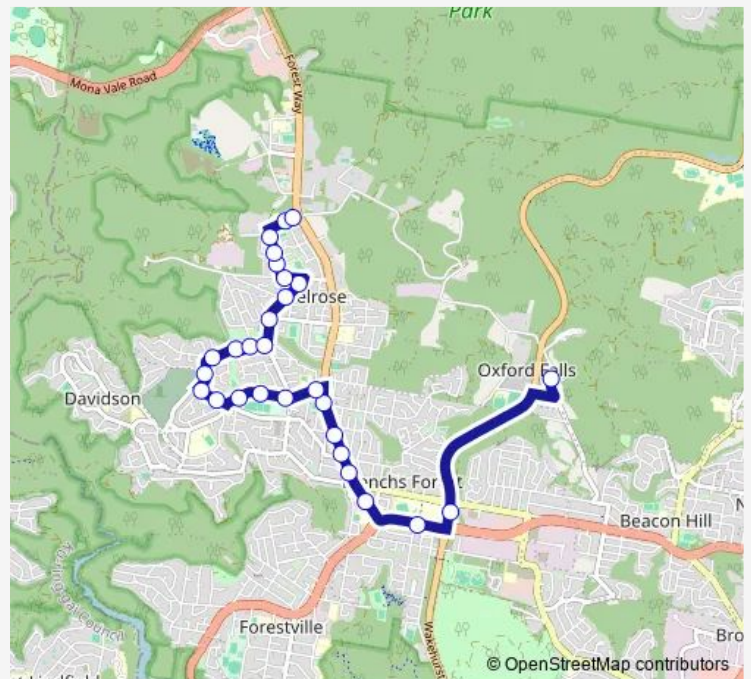

Oxford Falls Grammar School, Oxford Falls Rd

Wakehurst Pwy After Frenchs Forest Rd

Warringah Rd Opp Northern Beaches Hospital

Forestway Shopping Centre, Forest Way

Forest Way Before Adams St

Forest Way After Adams St

Oxford Falls Grammar School, Oxford Falls Rd — Wyatt Av Before Forest Way

Monday	15:05
Tuesday	15:05
Wednesday	15:05
Thursday	15:05
Friday	15:05
Saturday	—
Sunday	—

Route info

Direction: Oxford Falls Grammar School, Oxford Falls Rd

Stops: 28

Trip Duration: 0 hour 25 min

212 — Oxford Falls Grammar School to Wyatt Av opp Lockhart PI

Pringle Av At Windrush Av

Ralston Av Shops, Pringle Av

Ralston Av Opp Belrose Public School

Cotentin Rd Opp Nursery Pl

Cotentin Rd At Stratford Dr

Cotentin Rd Opp Wyatt Park Tennis Centre

John Colet School, Wyatt Av

Wyatt Av Before Forest Way

212 School Bus time schedules and route maps are available in an offline PDF at busmaps.com. Use the busmaps.com website to see live bus times, train schedule or subway schedule, and step-by-step directions for all public transit in Sydney