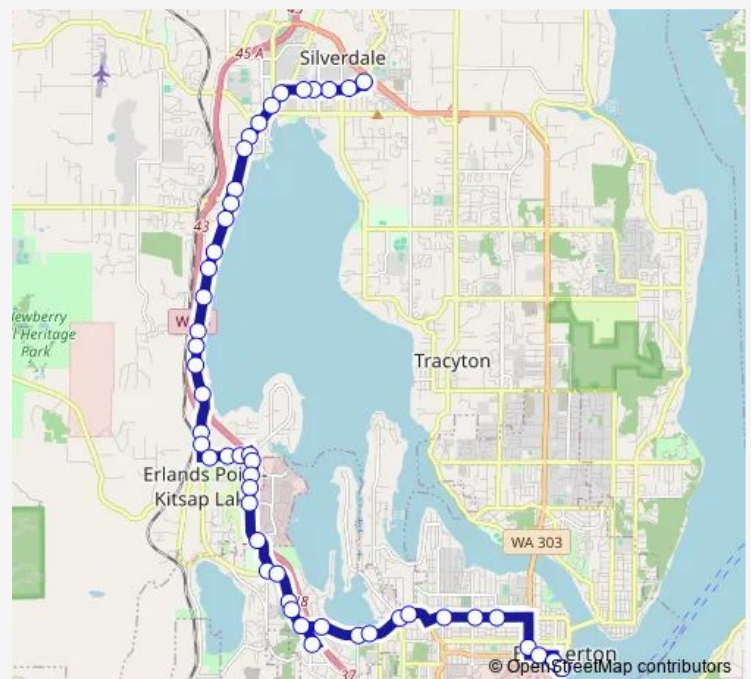

Kitsap Way at Crawford

Kitsap Way at Baymont

Kitsap Way at Aaa

Austin Dr & Kitsap Way (in NAD Park)

Austin Dr. at Cascade Pass

Route schedule

Bremerton Transportation Center (Btc) — Silverdale Transit Center (Stc)

Monday 05:45-21:00

Tuesday 05:45-21:00

Wednesday 05:45-21:00

Thursday 05:45-21:00

Friday 05:45-21:00

Saturday 08:15-18:15

Sunday —

Route info

Direction: Bremerton Transportation Center (Btc)

Stops: 51

Trip Duration: 0 hour 40 min

212 — Bremerton/Silverdale West

Austin Dr. at Snoqualmie

Austin Dr. at Bud Hawk Elementary

Austin Dr at Higbee

Austin Dr at Erlands Pt. Apts.

Austin Dr at Erlands Point

Erlands Point at Lakehurst

Erlands Point across from Fairway Lane Condos

Chico Way at Erlands Point

Chico Way at Chico Child Care

Chico Way at Crosspoint Academy

Chico Way just past Hwy 3