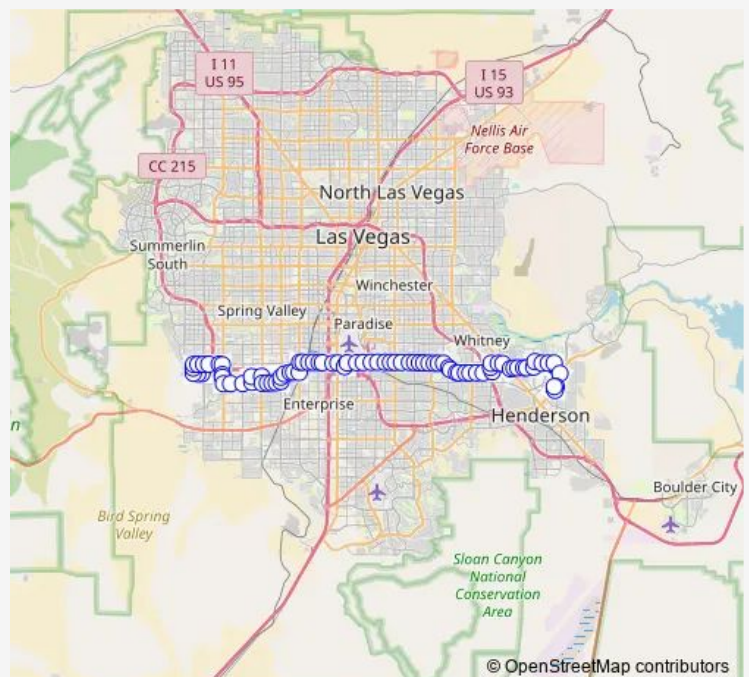

## Bus 212 Sunset

[Go to website](#)

**Direction**  
 EB Lake Mead before Center — EB Sunset after Fort Apache

81 stops

[Open route schedule](#)

- EB Lake Mead before Center
- EB Lake Mead after Shoshone
- EB Lake Mead after Pawnee
- WB Cadence Crest after Lake Mead
- WB Galleria after Olivia
- WB Galleria after McCormick
- WB Galleria after Weston Ridge
- SB Grand Cadence after Galleria
- WB Sunset after Grand Cadence
- WB Sunset after Pabco
- WB Sunset before Haren
- WB Sunset after Moser
- WB Sunset after Ward
- NB Boulder after Sunset
- WB Galleria after Boulder
- WB Galleria before Middlegate
- SB Gibson after Galleria
- SB Gibson before Caption
- WB Sunset after Gibson
- WB Sunset before Marks
- WB Sunset after Marks

### Route schedule

EB Lake Mead before Center — EB Sunset after Fort Apache

Monday	04:10-00:35 <sup>+1</sup>
Tuesday	04:10-00:35 <sup>+1</sup>
Wednesday	04:10-00:35 <sup>+1</sup>
Thursday	04:10-00:35 <sup>+1</sup>
Friday	04:10-00:35 <sup>+1</sup>
Saturday	04:19-00:35 <sup>+1</sup>
Sunday	04:19-00:35 <sup>+1</sup>

### Route info

Direction: EB Lake Mead before Center

Stops: 81

Trip Duration: 1 hour 25 min

212 — Sunset

WB Sunset after Stephanie

WB Sunset after Whitney Ranch

WB Sunset after Arroyo Grande

NB Sunset after Scimitar

NB Sunset after Valle Verde

WB Sunset after Mountain Vista

WB Sunset after Athenian

WB Sunset after Green Valley

WB Sunset after Annie Oakley

WB Sunset after Sandhill

WB Sunset before Pecos