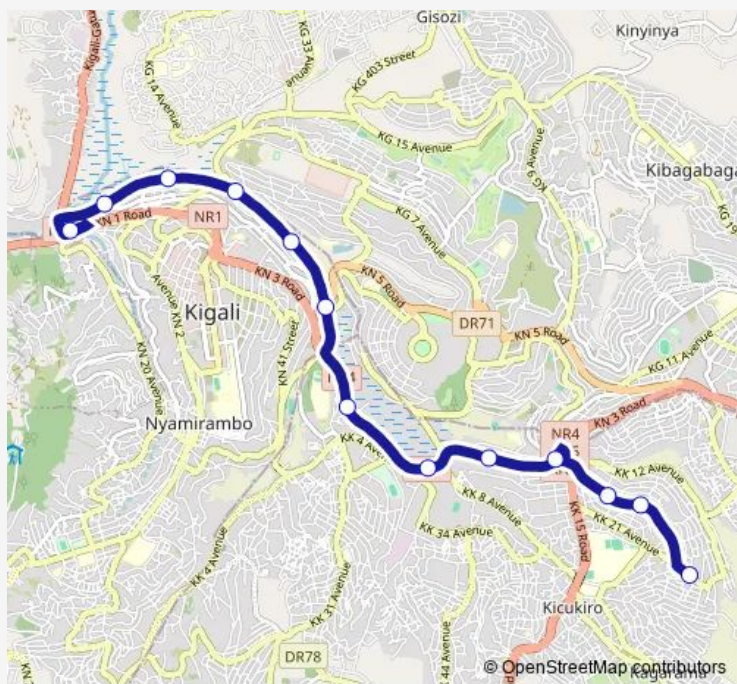

Unknown

Unknown

Unknown

Unknown

Unknown

Unknown

Route schedule

Route 212r(from Nyabugogo taxi park to st joseph) — Unknown

Monday 17:16

Tuesday 17:16

Wednesday 17:16

Thursday 17:16

Friday 17:16

Saturday —

Sunday —

Route info

Direction: Route 212r(from Nyabugogo taxi park to st joseph)

Stops: 15

Trip Duration: 0 hour 35 min

Direction

212f(st Joseph to Nyabugogo,bus park) — successful (raining slowly)

14 stops

[Open route schedule](#)

Monday 15:39

Tuesday 15:39

Wednesday 15:39

Thursday 15:39

Friday 15:39

Saturday —

Sunday —

Route info