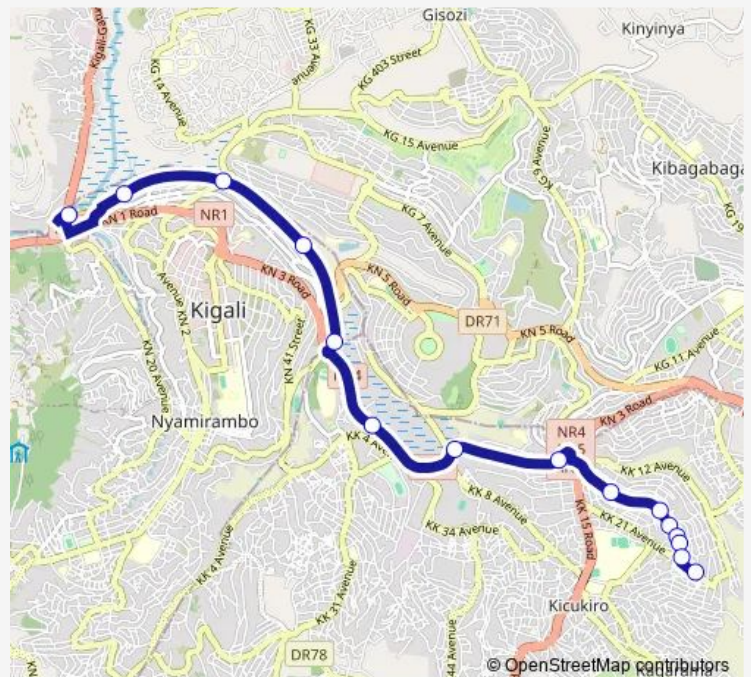

Thursday 06:04

Friday 06:04

Saturday —

Sunday —

Route info

Direction: Saint Joseph

Stops: 13

Trip Duration: 0 hour 29 min

212 — Royal Express - Zone 2_212

Direction

Nyabugogo Bus — Saint Joseph

13 stops

[Open route schedule](#)

Nyabugogo Bus

Unknown

kinamba 1

Thursday 17:38

Friday 17:38

Saturday —

Sunday —

Route info

Direction: St Joseph Bus park

Stops: 16

Trip Duration: 0 hour 45 min