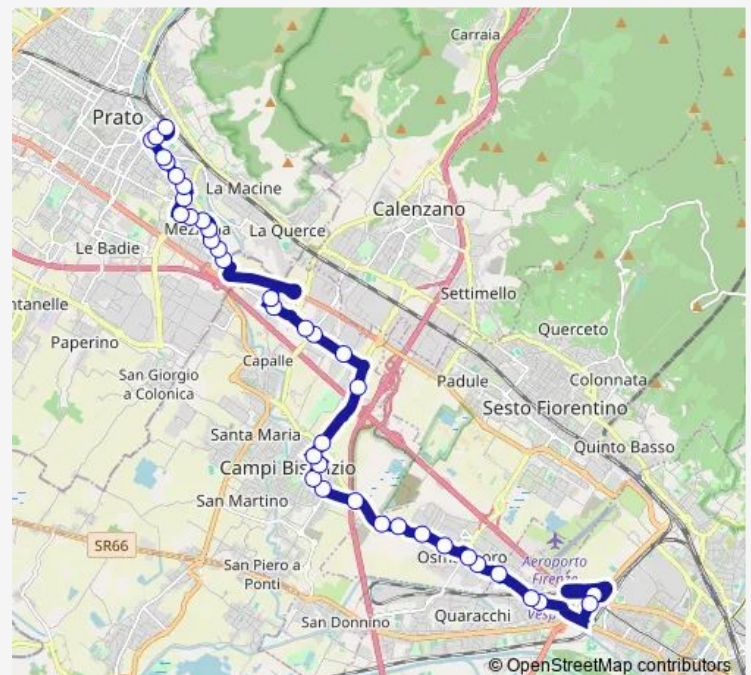

Confini 07

Ferrucci 14

Ferrucci 16

Route schedule

Stagni Di Focognano — Plesso Scolastico Via Dossetti

Monday 06:50

Tuesday 06:50

Wednesday 06:50

Thursday 06:50

Friday 06:50

Saturday —

Sunday —

Route info

Direction: Stagni Di Focognano

Stops: 46

Trip Duration: 1 hour 0 min