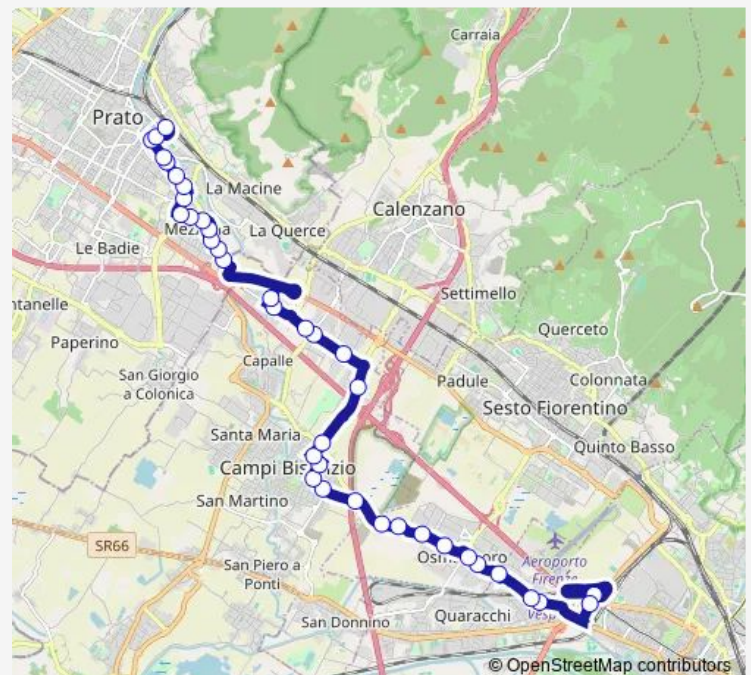

Ferrucci 16

Route schedule

Stagni Di Focognano — Plesso Scolastico Via Dossetti

Monday 06:50

Tuesday 06:50

Wednesday 06:50

Thursday 06:50

Friday 06:50

Saturday —

Sunday —

Route info

Direction: Stagni Di Focognano

Stops: 46

Trip Duration: 1 hour 0 min

212 — Prato - Campi Bisenzio - Firenze

Piazza Marconi