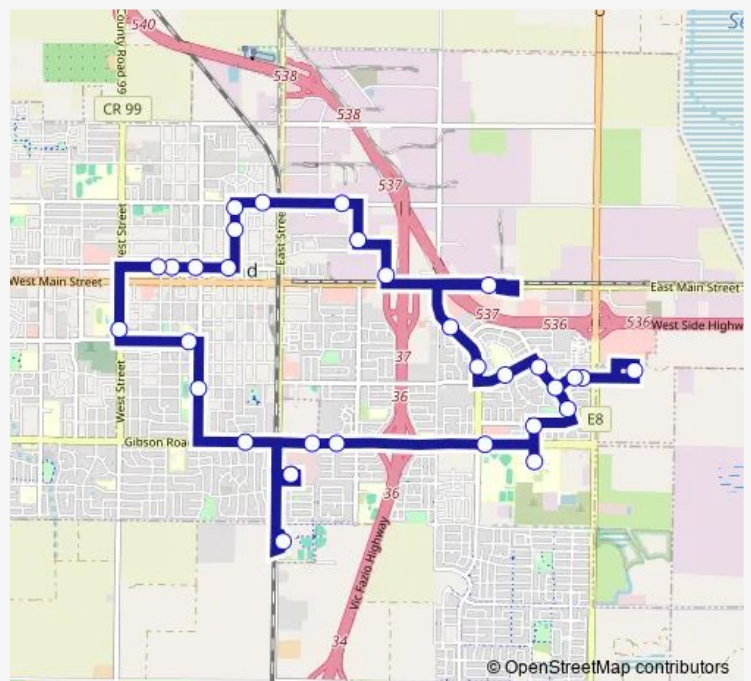

Bus 212 Route 212

[Go to website](#)

Direction
 County Fair Mall - Depart — County Fair Mall - Depart
 32 stops
[Open route schedule](#)

- County Fair Mall - Depart
- E. Gibson at County Fair Mall Eb
- E. Gibson at Washington Eb
- E. Gibson at Pioneer Eb
- Woodland Community College
- Ogden at Branigan
- Farnham at Howard Nb
- Maxwell at Burns Eb
- Veterans at Maxwell
- Maxwell at Burns Wb
- Farnham at Maxwell Nb
- Farnham at Eaton
- E. Gum at Wallace Wb
- Pioneer at E. Gum Nb
- Pioneer at Spring Lake Nb
- E. Main at Wal-Mart
- Industrial at E Main Nb
- Matmor at Cannery Nb
- E. Beamer at Matmor Wb
- Beamer at 5th Wb
- 3rd St. at Beamer Sb

Route schedule

County Fair Mall - Depart — County Fair Mall - Depart

Monday	07:00-20:00
Tuesday	07:00-20:00
Wednesday	07:00-20:00
Thursday	07:00-20:00
Friday	07:00-20:00
Saturday	08:00-19:00
Sunday	08:00-18:00

Route info

Direction: County Fair Mall - Depart
 Stops: 32
 Trip Duration: 0 hour 50 min

212 — Route 212

3rd St. at Clover Sb

Court at 2nd Wb

Court at College Wb

Court at Walnut Wb

Court at Cleveland Wb

West at Park Sb

Cross at Dingle Eb

College at Marshall Sb

Gibson at Coloma

Woodland Community & Senior Center Nb

County Fair Mall - Depart

212 Bus time schedules and route maps are available in an offline PDF at busmaps.com. Use the busmaps.com website to see live bus times, train schedule or subway schedule, and step-by-step directions for all public transit in Woodland