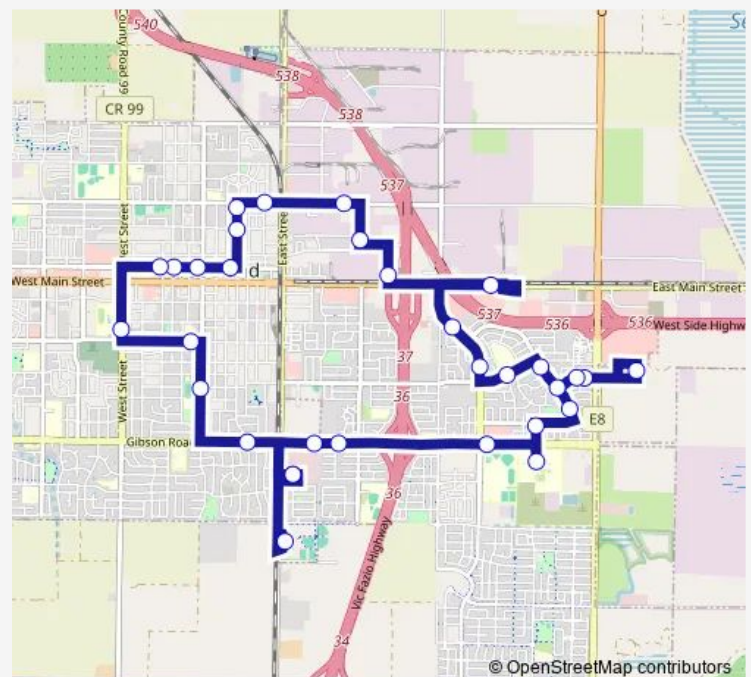

E. Beamer at Matmor Wb

Beamer at 5th Wb

3rd St. at Beamer Sb

Route schedule

County Fair Mall - Depart — County Fair Mall - Depart

Monday 07:00-20:00

Tuesday 07:00-20:00

Wednesday 07:00-20:00

Thursday 07:00-20:00

Friday 07:00-20:00

Saturday 08:00-19:00

Sunday 08:00-18:00

Route info

Direction: County Fair Mall - Depart

Stops: 32

Trip Duration: 0 hour 50 min

212 — Route 212

3rd St. at Clover Sb

Court at 2nd Wb

Court at College Wb

Court at Walnut Wb

Court at Cleveland Wb

West at Park Sb

Cross at Dingle Eb