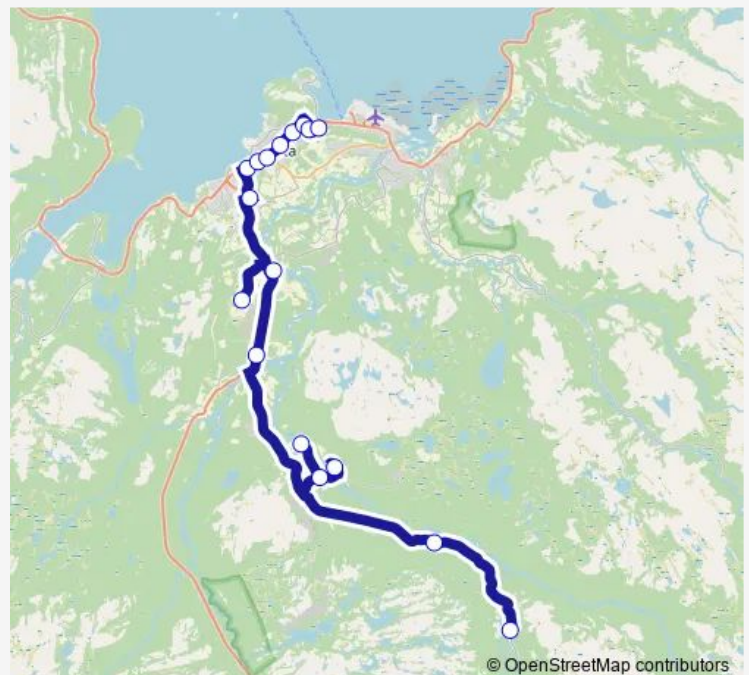

## Route schedule

Gargia — Sandfallet ungdomsskole

Monday	07:18-15:05
Tuesday	07:18-15:35
Wednesday	07:18-15:05
Thursday	07:18-15:05
Friday	07:18-15:05
Saturday	—
Sunday	—

## Route info

Direction: Gargia

Stops: 17

Trip Duration: 0 hour 59 min

■ 212 — Alta - Thomasbakken - Gargia