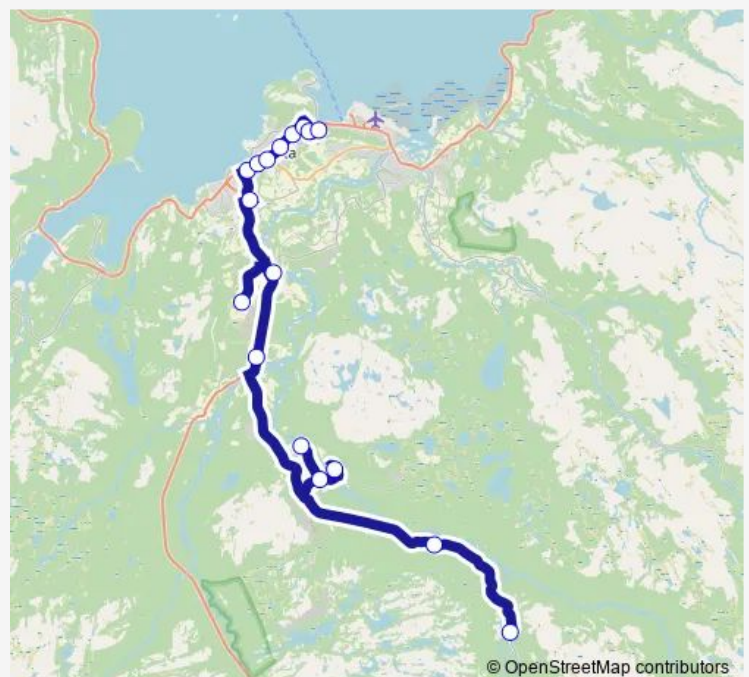

Monday	07:18-15:05
Tuesday	07:18-15:35
Wednesday	07:18-15:05
Thursday	07:18-15:05
Friday	07:18-15:05
Saturday	—
Sunday	—

Route info

Direction: Gargia

Stops: 17

Trip Duration: 0 hour 59 min

© OpenStreetMap contributors