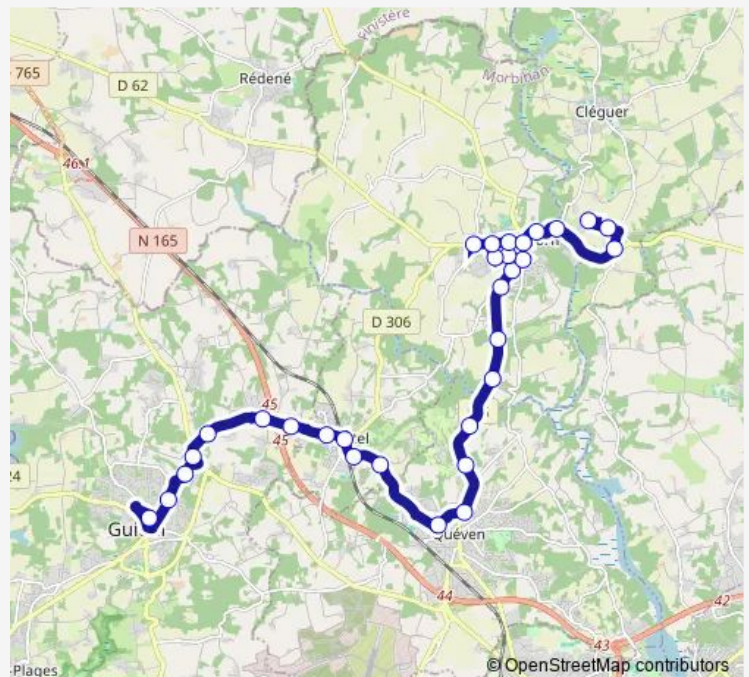

Saturday —

Sunday —

Route info

Direction: Collège Saint Jean

Stops: 31

Trip Duration: 0 hour 39 min

Les Ormeaux

Ninijo

Croix Lesbin

La Gare

Place Tréano

Langle de Cary

Bas Pont-Scorff

Kerleau

Kervilly

Kerganaouen

Direction

Kerganaouen — Collège Saint Jean

30 stops

[Open route schedule](#)

Kerganaouen

Kervilly

Kerleau

Bas Pont-Scorff

Tuesday 07:12

Wednesday 07:12

Thursday 07:12

Friday 07:12

Saturday —

Sunday —

Route info

Direction: Kerganaouen