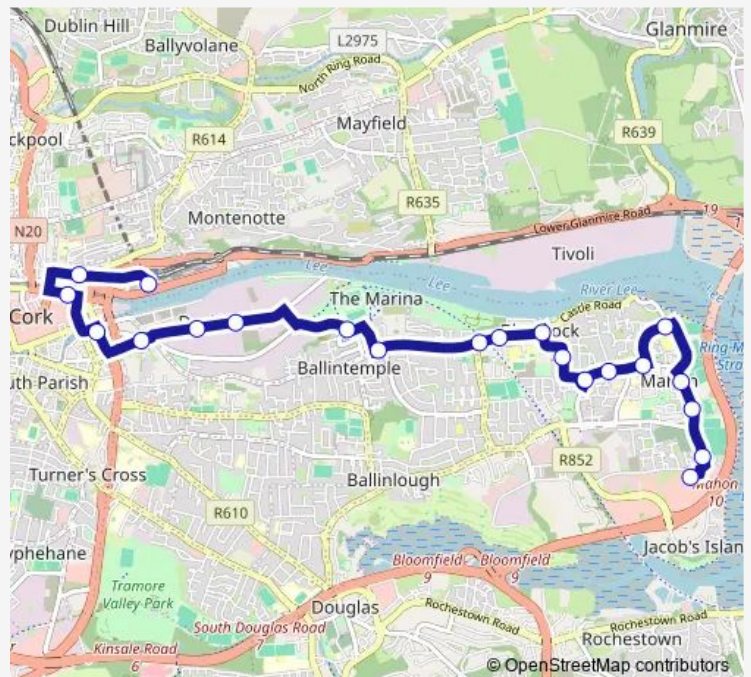

Route schedule

Kent Station — Mahon Point Shopping Centre

Monday	06:30-22:30
Tuesday	06:30-22:30
Wednesday	06:30-22:30
Thursday	06:30-22:30
Friday	06:30-22:30
Saturday	06:30-22:30
Sunday	08:30-22:30

Route info

Direction: Kent Station

Stops: 18

Trip Duration: 0 hour 22 min

212 — Kent Station - Blackrock - Mahon Point

Direction

Mahon Point Shopping Centre — Kent Station

21 stops

[Open route schedule](#)

Geraldine Place

Eglinton Street

Merchant's Quay

Maccurtain Street

Kent Station

Route schedule

Mahon Point Shopping Centre — Kent Station

Monday 07:00-23:00

Tuesday 07:00-23:00

Wednesday 07:00-23:00

Thursday 07:00-23:00

Friday 07:00-23:00

Saturday 07:00-23:00

Sunday 09:00-23:00

Route info

Direction: Mahon Point Shopping Centre