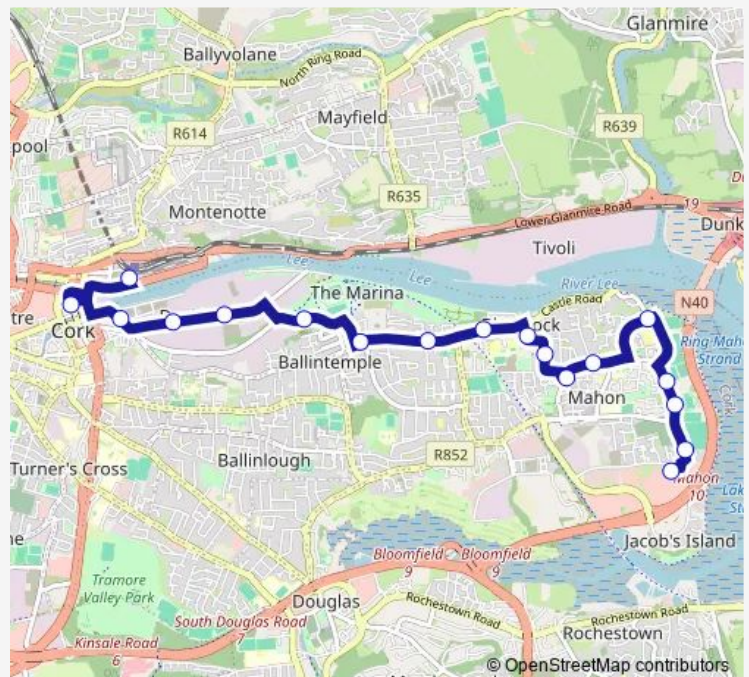

Route schedule

Kent Station — Mahon Point Shopping Centre

Monday	06:30-22:30
Tuesday	06:30-22:30
Wednesday	06:30-22:30
Thursday	06:30-22:30
Friday	06:30-22:30
Saturday	06:30-22:30
Sunday	08:30-22:30

Route info

Direction: Kent Station

Stops: 18

Trip Duration: 0 hour 22 min

212 — Kent Station - Blackrock - Mahon Point

Direction

Mahon Point Shopping Centre — Kent Station

21 stops

[Open route schedule](#)

Geraldine Place

Eglinton Street

Merchant's Quay

Maccurtain Street

Kent Station

Route schedule

Mahon Point Shopping Centre — Kent Station

Monday 07:00-23:00

Tuesday 07:00-23:00

Wednesday 07:00-23:00

Thursday 07:00-23:00

Friday 07:00-23:00

Saturday 07:00-23:00

Sunday 09:00-23:00

Route info

Direction: Mahon Point Shopping Centre