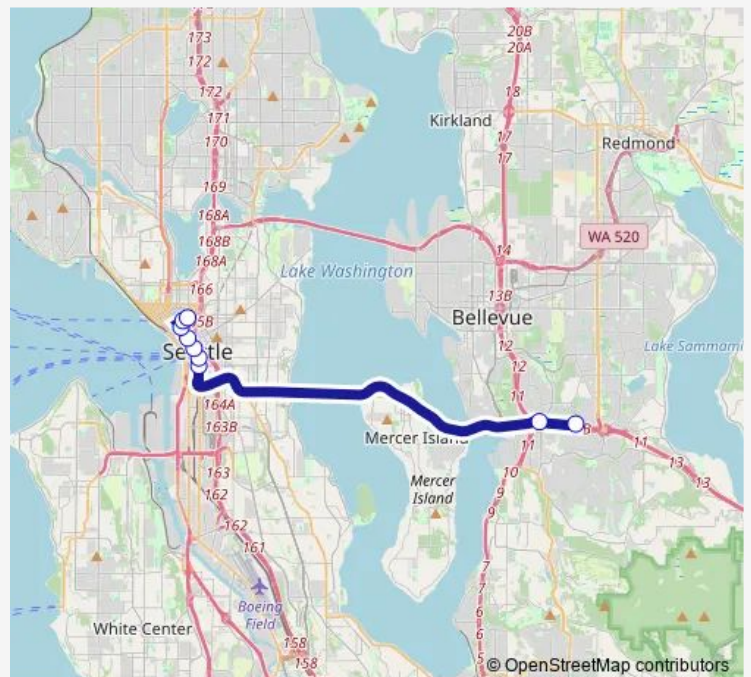

Bus 212

[Go to website](#)

Direction

Eastgate Park & Ride - Bay 1 — Olive Way & 8th Ave

9 stops

[Open route schedule](#)

Eastgate Park & Ride - Bay 1

I-90 & Richards Rd

Eastgate Park & Ride - Bay 1 — Olive Way & 8th Ave

Monday 05:56-09:37

Tuesday 05:56-09:37

Wednesday —

Thursday 05:56-09:37

Friday 05:56-09:37

Saturday —

Sunday —

Route info

Direction: Eastgate Park & Ride - Bay 1

Stops: 9

Trip Duration: 0 hour 25 min

Direction

Eastgate Park & Ride - Bay 1 — 4th Ave & Stewart St

15 stops

[Open route schedule](#)

Eastgate Park & Ride - Bay 1

142nd PI SE & SE 32nd St

142nd PI SE & SE 36th St

SE 36th St & 136th PI Se

SE 36th St & 132nd Ave Se

SE 36th St & 132nd Ave Se

SE 36th St & Factoria Blvd Se

I-90 & Richards Rd