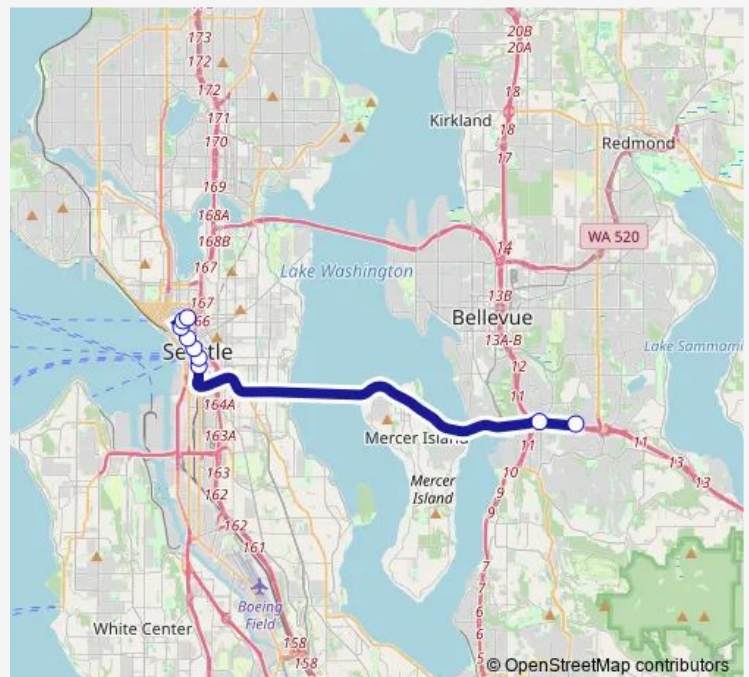

Bus 212

[Go to website](#)

Direction

Eastgate Park & Ride - Bay 1 — Olive Way & 8th Ave

9 stops

[Open route schedule](#)

Eastgate Park & Ride - Bay 1

I-90 & Richards Rd

Eastgate Park & Ride - Bay 1 — Olive Way & 8th Ave

Monday 05:56-09:37

Tuesday 05:56-09:37

Wednesday —

Thursday 05:56-09:37

Friday 05:56-09:37

Saturday —

Sunday —

Route info

Direction: Eastgate Park & Ride - Bay 1

Stops: 9

Trip Duration: 0 hour 28 min

Direction

Eastgate Park & Ride - Bay 1 — 4th Ave & Stewart St

15 stops

[Open route schedule](#)

Eastgate Park & Ride - Bay 1

142nd PI SE & SE 32nd St

142nd PI SE & SE 36th St

SE 36th St & 136th PI Se

SE 36th St & 132nd Ave Se

SE 36th St & 132nd Ave Se

SE 36th St & Factoria Blvd Se

I-90 & Richards Rd