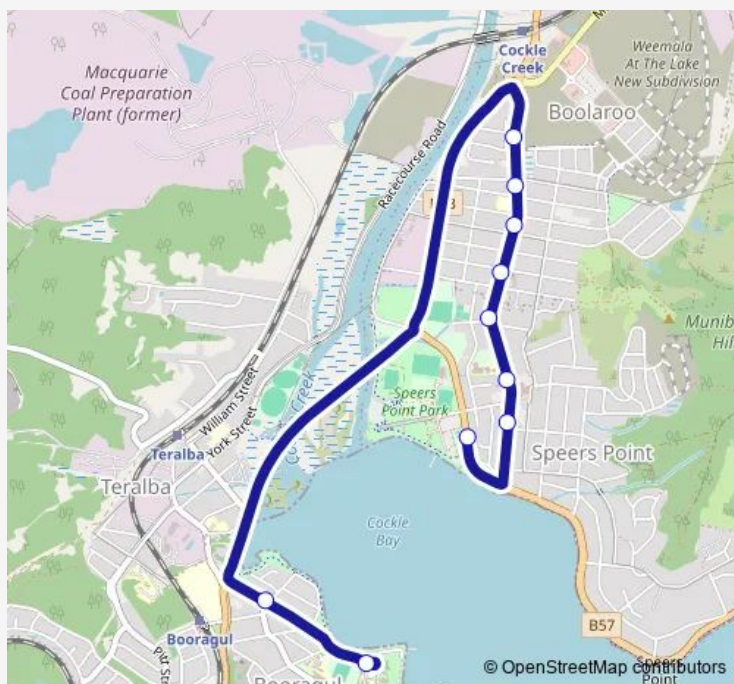

School Bus 6418 The Esplanade to Lake Macquarie Hs

[Go to website](#)

**Direction**

The Esplanade Opp Speers Point Swimming Centre —  
Lake Macquarie High School, First St

10 stops

[Open route schedule](#)

The Esplanade Opp Speers Point Swimming Centre

Main Rd Opp Nord St

Speers Point Library, Main Rd

Main Rd At Eighth St

Main Rd Opp Albert Reserve

Main Rd After Fourth St

Main Rd At First St

Main Rd After Parrot St

First St At Fourth St

Lake Macquarie High School, First St

Route schedule

The Esplanade Opp Speers Point Swimming Centre —  
Lake Macquarie High School, First St

Monday	08:30
Tuesday	08:30
Wednesday	08:30
Thursday	08:30
Friday	08:30
Saturday	—
Sunday	—

Route info

Direction: The Esplanade Opp Speers Point Swimming Centre

Stops: 10

Trip Duration: 0 hour 18 min

6418 — The Esplanade to Lake Macquarie Hs

6418 School Bus time schedules and route maps are available in an offline PDF at [busmaps.com](https://busmaps.com). Use the [busmaps.com](https://busmaps.com) website to see live bus times, train schedule or subway schedule, and step-by-step directions for all public transit in Newcastle