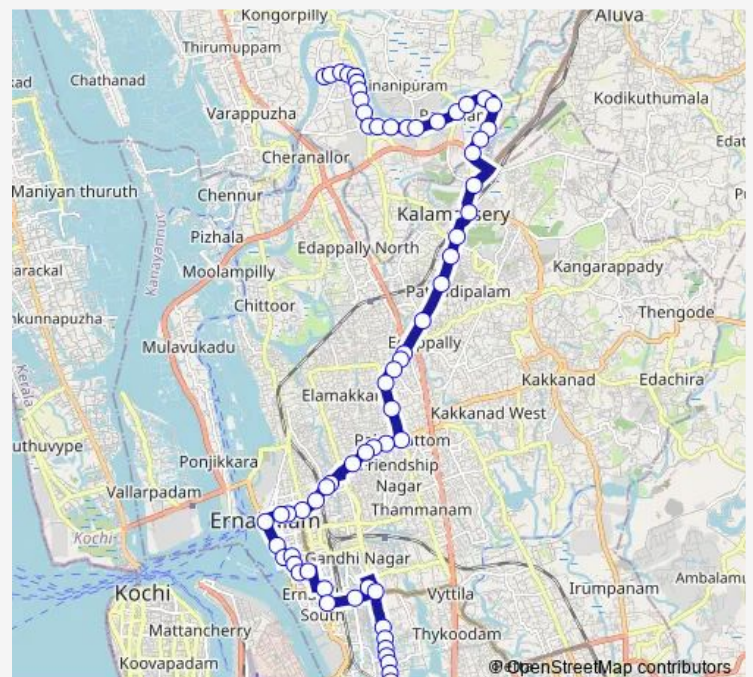

Bus Eloor ↔ Kadavanthra

[Go to website](#)

Direction

Eloor Depot — Kochukadavanthra

63 stops

[Open route schedule](#)

Eloor Depot

Eloor Depot Junction

Kanappilly

Mangalath

Pattapurakkal

Alingal

Island

Ire

Hil

Company Pady

Police Station

Tcc

Fact Market

Society

ESI Dispensary

Paathalam

Geetha

Palli Padi

lac

Quaters

Kuttikkattukara

Route schedule

Eloor Depot — Kochukadavanthra

Monday 06:00

Tuesday 06:00

Wednesday 06:00

Thursday 06:00

Friday 06:00

Saturday 06:00

Sunday 06:00

Route info

Direction: Eloor Depot

Stops: 63

Trip Duration: 1 hour 17 min

Eloor ↔ Kadavanthra

BusMaps