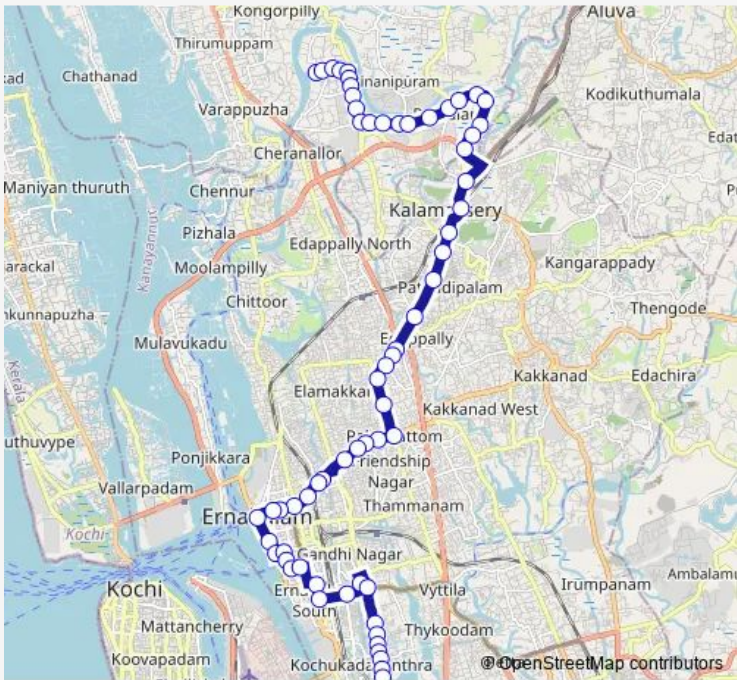

Bus Eloor ↔ Kadavanthra

[Go to website](#)

Direction
 Eloor Depot — Kochukadavanthra
 63 stops
[Open route schedule](#)

- Eloor Depot
- Eloor Depot Junction
- Kanappilly
- Mangalath
- Pattapurakkal
- Alingal
- Island
- Ire
- Hil
- Company Pady
- Police Station
- Tcc
- Fact Market
- Society
- ESI Dispensary
- Paathalam
- Geetha
- Palli Padi
- lac
- Quaters
- Kuttikkattukara

Route info
 Direction: Eloor Depot
 Stops: 63
 Trip Duration: 1 hour 17 min

Eloor ↔ Kadavanthra BusMaps

Puthiya Road

Appolo

HMT Junction

South Kalamassery

Municipal Town Hall

Pathadipalam

Saturday 06:00

Sunday 06:00

Route info

Direction: Kochukadavanthra

Stops: 64

Trip Duration: 1 hour 18 min

Kaloor Stadium

Janatha

Pattupurakkal

Mangalath

Kanappilly

Eloor Depot Junction

Eloor Depot

Bus time schedules and route maps are available in an offline PDF at busmaps.com. Use the busmaps.com website to see live bus times, train schedule or subway schedule, and step-by-step directions for all public transit in Kanayannur