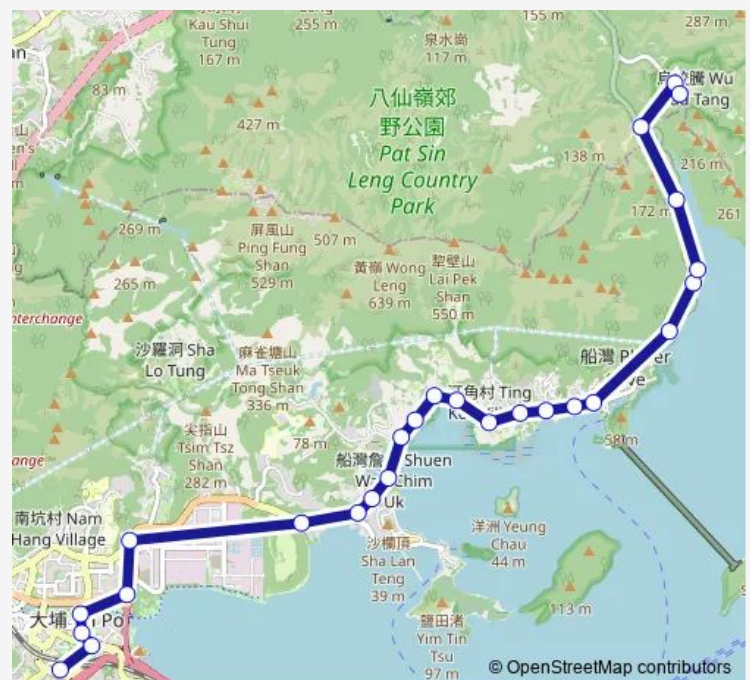

Route info

Direction: [Kmb] TAI PO Market Station BUS Terminus[[Lwb] TAI PO Market Station

Stops: 26

Trip Duration: 0 hour 37 min

■ 275R — TAI PO Market Station - WU KAU Tang

[Kmb] Lung MEI Village

[Kmb] Lung Mei