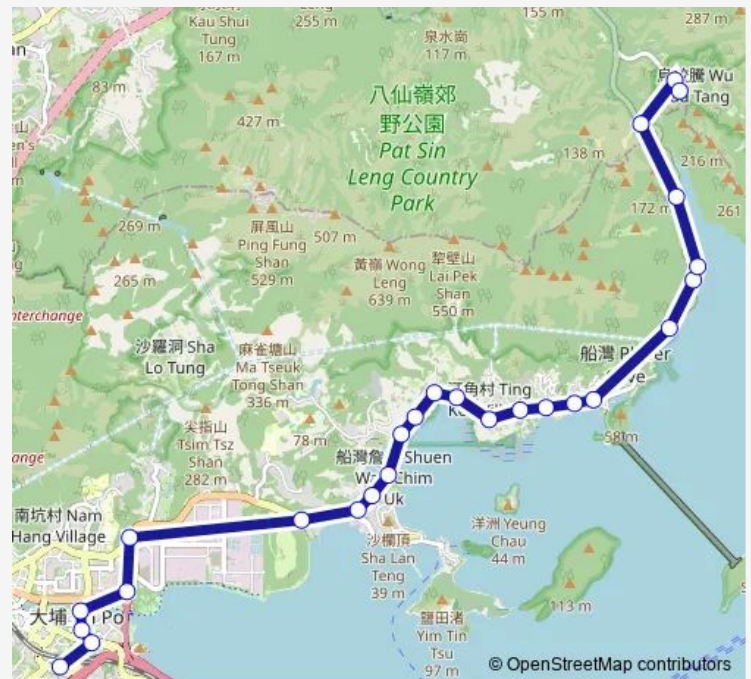

Sunday

07:30-16:40

### Route info

Direction: [Kmb] TAI PO Market Station BUS Terminus → [Lwb] TAI PO Market Station

Stops: 26

Trip Duration: 0 hour 35 min

275r — TAI PO Market Station - WU KAU Tang

[Kmb] Lung Mei

[Kmb] Plover Cove Country Park