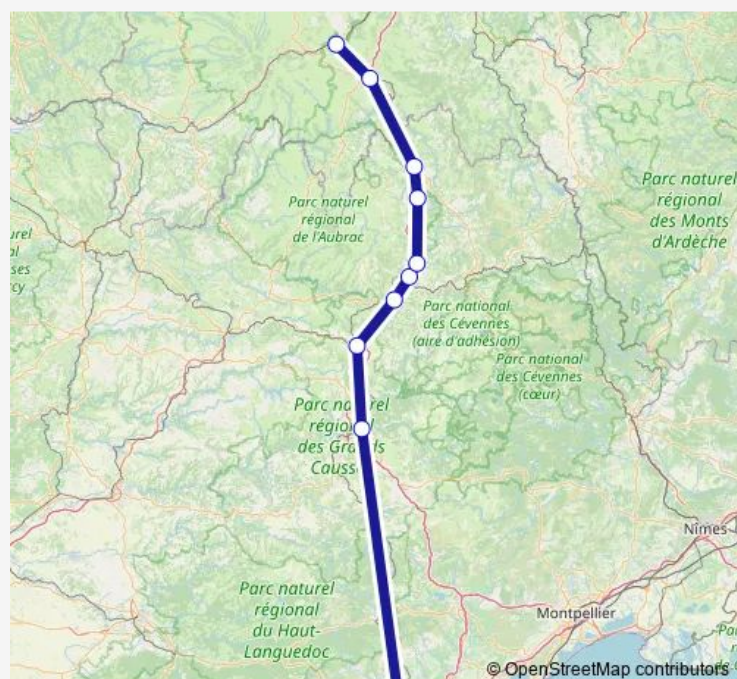

### Route info

Direction: Clermont-Ferrand

Stops: 6

Trip Duration: 2 hour 48 min

723A

## Route info

Direction: St-Chély-d'Apcher

Stops: 6

Trip Duration: 2 hour 44 min