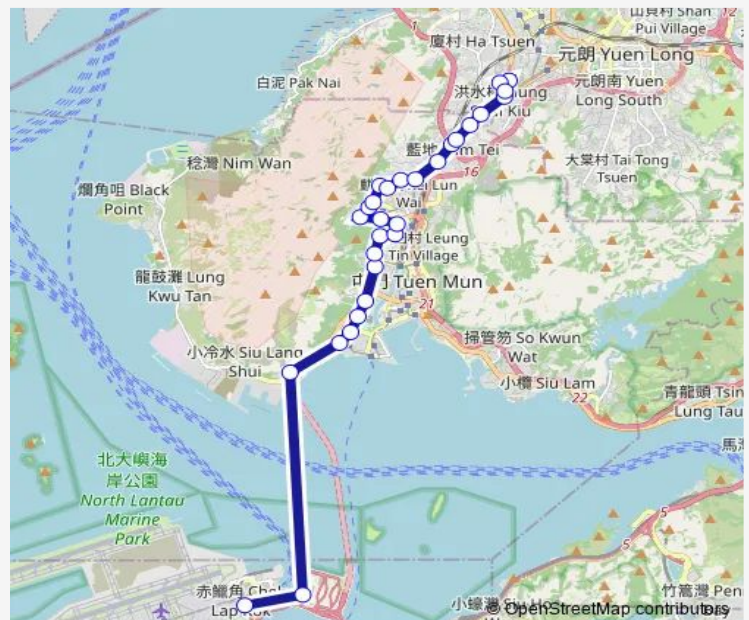

Stops: 35

Trip Duration: 1 hour 18 min

■ A34 — Hung Shui KIU (Hung Yuen Road) - Airport (Ground Transportation Centre) (VIA Asia-World Expo)

[Ctb] Ching TIN Estate|[Kmb] Ching TIN Estate|[Lrtfeeder] YAN PO Road Public Transport Interchange|[Lwb] Ching TIN Estate