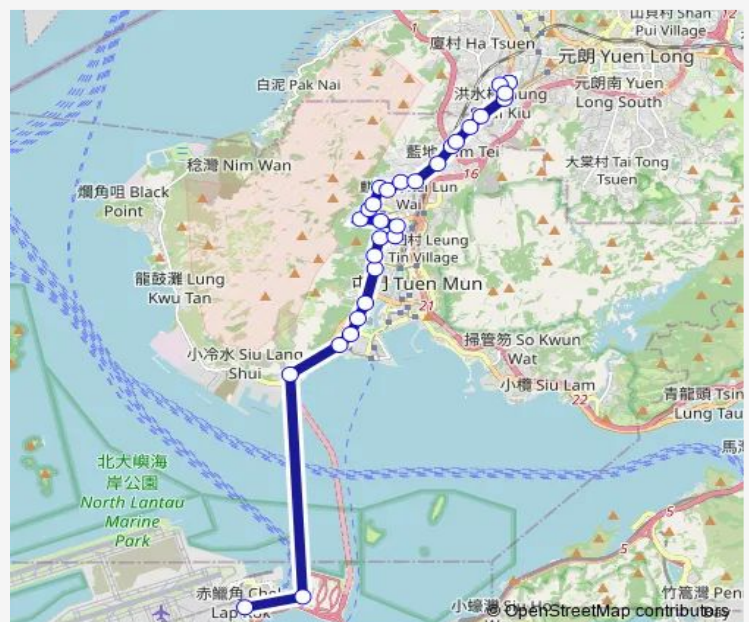

### Route info

Direction: [Kmb] Hung Shui KIU (Hung Yuen Road) BUS Terminus[[Lwb] Hung Shui KIU (Hung Yuen Road) BUS Terminus

Stops: 35

Trip Duration: 1 hour 20 min

■ A34 — Hung Shui KIU (Hung Yuen Road) - Airport (Ground Transportation Centre) (VIA Asia-World Expo)