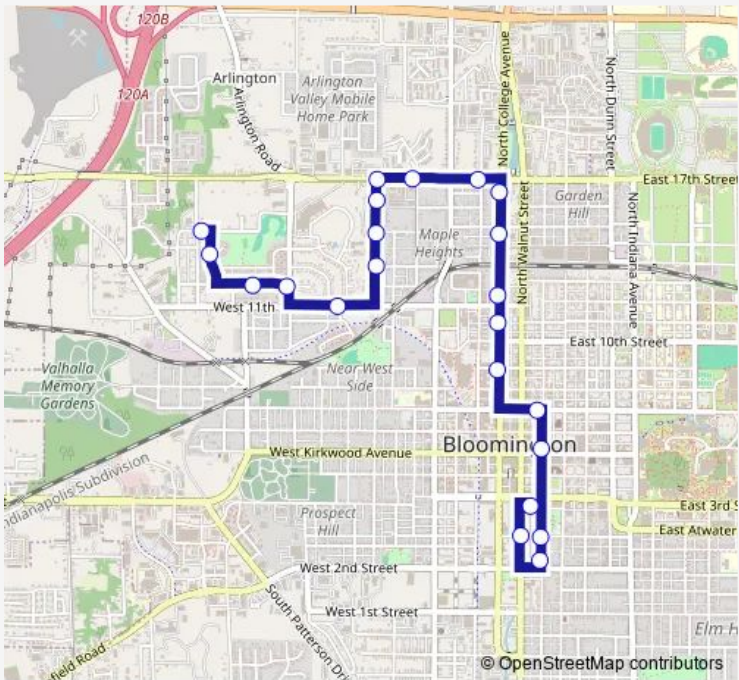

Bus 2W 2 West 11th St via Showers Complex

[Go to website](#)

Direction
 Transit Center — 15th St & Lindbergh Dr
 15 stops
[Open route schedule](#)

- Transit Center
- Morton St & 7th
- 7th St & Rogers St
- Rogers St & 10th St at the B Line Trail
- Rogers St & 11th St
- 11th & Fairview
- 11th St & Maple St
- 11th & Orris
- 11th St & Summit St
- 11th St & Oolitic Dr
- Fountain Dr at Harrell-Fish Inc
- Fountain Dr & Crescent Rd
- Crescent Rd at the Union at Crescent Apartments
- 17th St & Lismore Dr
- 15th St & Lindbergh Dr

Route schedule
 Transit Center — 15th St & Lindbergh Dr

Monday	06:40-21:10
Tuesday	06:40-21:10
Wednesday	06:40-21:10
Thursday	06:40-21:10
Friday	06:40-21:10
Saturday	08:10-18:10
Sunday	09:10-16:10

Route info
 Direction: Transit Center
 Stops: 15
 Trip Duration: 0 hour 10 min

2W — 2 West 11th St via Showers Complex **BusMaps**

Direction

15th St & Lindbergh Dr — Transit Center

22 stops

[Open route schedule](#)

15th St & Lindbergh Dr

Illinois & Illinois

12th & Summit

Thursday 06:20-21:20

Friday 06:20-21:20

Saturday 08:20-18:20

Sunday 09:20-16:20

Route info

Direction: 15th St & Lindbergh Dr

Stops: 22

Trip Duration: 0 hour 16 min