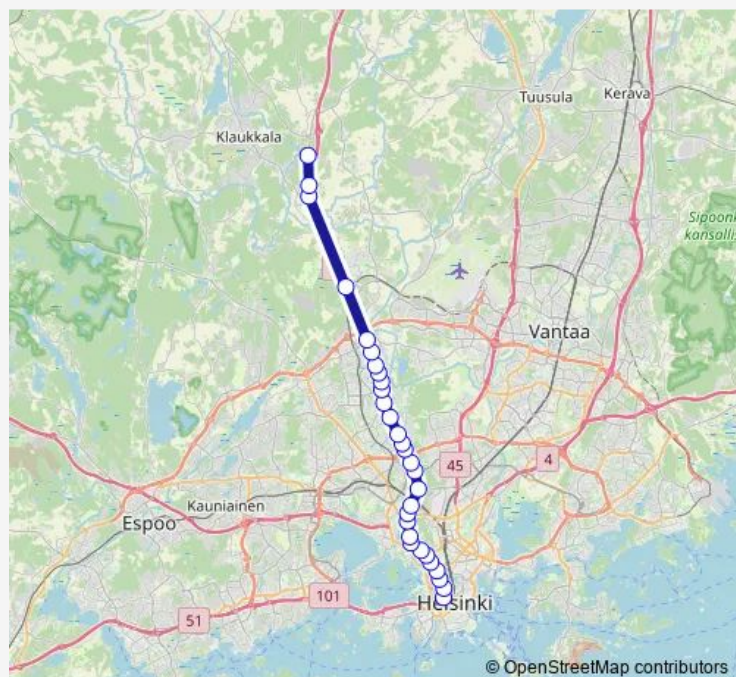

Thursday 07:05-09:20

Friday 07:05-09:20

Saturday —

Sunday —

Route info

Direction: Hki linja-autoasema

Stops: 30

Trip Duration: 0 hour 37 min

Mäkimatintie

Sompiontie

Direction

Sompiontie — Hki linja-autoasema

29 stops

[Open route schedule](#)

Sompiontie

Mäkimatintie