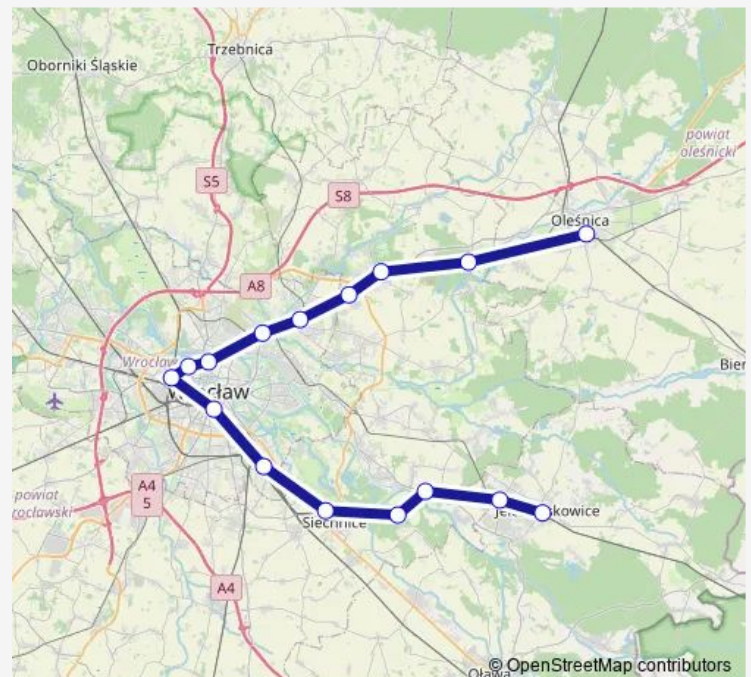

### Direction

Jelcz-Laskowice — Oleśnica

16 stops

[Open route schedule](#)

Jelcz-Laskowice

Jelcz Miłoszyce

Czernica Wrocławska

Zakrzów Kotowice

Mirków

Długołęka

Borowa Oleśnicka

Oleśnica

### Route schedule

Jelcz-Laskowice — Oleśnica

Monday 06:34-09:07

Tuesday 06:34-09:07

Wednesday 06:34-09:07

Thursday 06:34-09:07

Friday 06:34-09:07

Saturday —

### Route info

Direction: Jelcz-Laskowice

Stops: 16

Trip Duration: 1 hour 18 min

**Direction**

Jelcz-Laskowice — Oleśnica

16 stops

[Open route schedule](#)