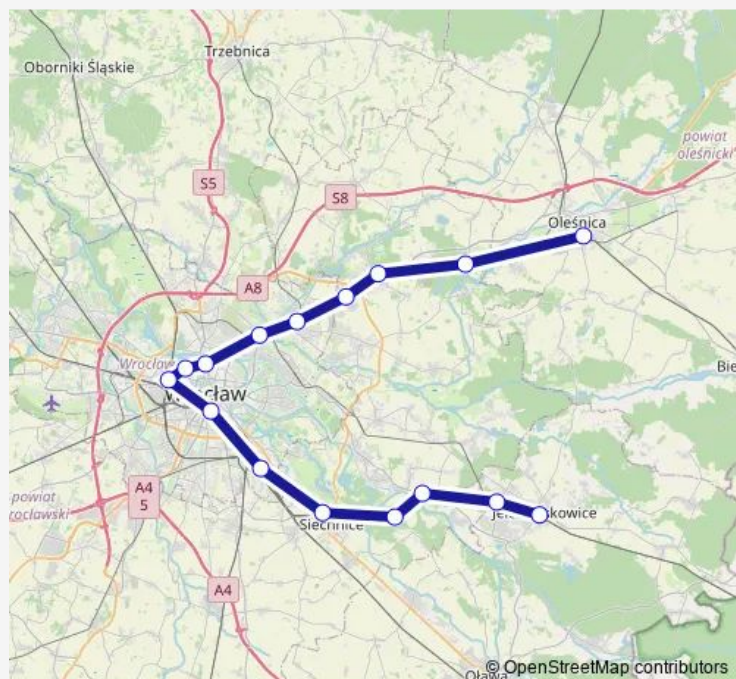

Mirków

Długołęka

Borowa Oleśnicka

Oleśnica

Route schedule

Jelcz-Laskowice — Oleśnica

Monday 06:34-09:06

Tuesday 06:34-09:06

Wednesday 06:34-09:06

Thursday 06:34-09:06

Friday 06:34-09:06

Saturday —

Sunday —

Route info

Direction: Jelcz-Laskowice

Stops: 16

Trip Duration: 1 hour 11 min

Direction

Jelcz-Laskowice — Oleśnica

16 stops

[Open route schedule](#)

Jelcz-Laskowice

Jelcz Miłoszyce

Czernica Wrocławska

Stops: 16

Trip Duration: 1 hour 18 min

Direction

Jelcz-Laskowice — Oleśnica

16 stops

[Open route schedule](#)

Jelcz-Laskowice

Jelcz Miłoszyce