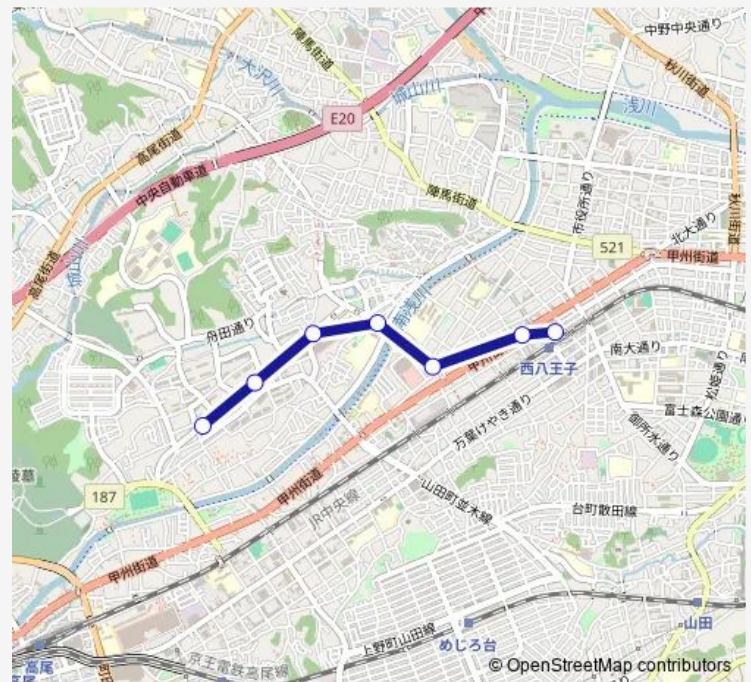

Thursday 06:12-18:55

Friday 06:12-16:34

Saturday 06:33-18:55

Sunday 06:33-18:55

Route info

Direction: 西八王子駅 (北口)

Stops: 7

Trip Duration: 0 hour 10 min