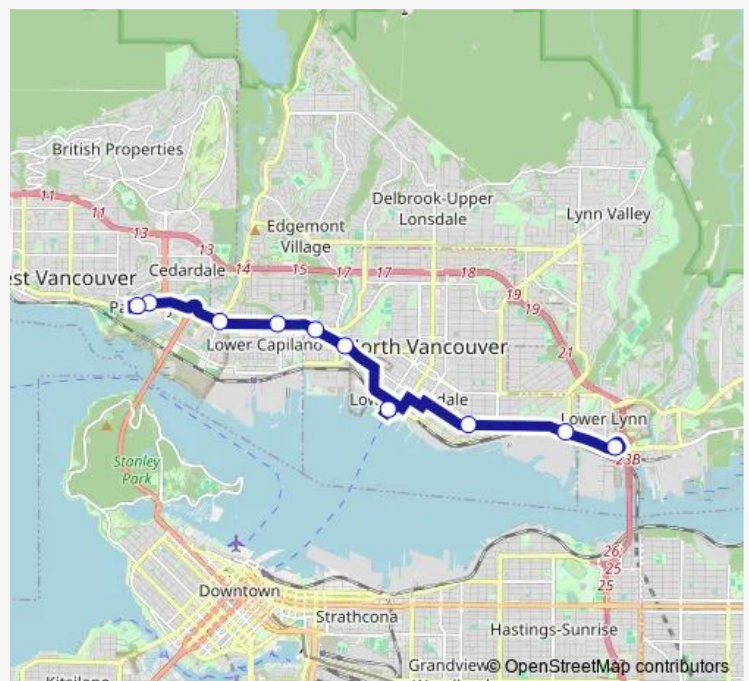

Bus R2 Marine Dr

[Go to website](#)

Direction

Phibbs Exchange @ Bay 6 — Eastbound Marine Dr @ South Mall Access

10 stops

[Open route schedule](#)

Phibbs Exchange @ Bay 6

Westbound Cotton Rd @ Brooksbank Ave

Eastbound Marine Dr @ South Mall Access

Route schedule

Phibbs Exchange @ Bay 6 — Eastbound Marine Dr @ South Mall Access

Monday	05:09-01:29 ⁺¹
Tuesday	05:09-01:29 ⁺¹
Wednesday	05:09-01:29 ⁺¹
Thursday	05:09-01:29 ⁺¹
Friday	05:09-01:29 ⁺¹
Saturday	05:12-01:16 ⁺¹
Sunday	05:21-01:00 ⁺¹

Route info

Direction: Phibbs Exchange @ Bay 6

Stops: 10

Trip Duration: 0 hour 24 min

R2 — Marine Dr

Direction

Park Royal @ Bay 5 — Phibbs Exchange @ Bay 5

10 stops

[Open route schedule](#)

Park Royal @ Bay 5

Eastbound Marine Dr @ Capilano Rd

Eastbound Marine Dr @ Pemberton Ave

Eastbound Marine Dr @ Hamilton Ave

Eastbound W 3rd St @ Bewicke Ave

Lonsdale Quay @ Bay 7

Eastbound E 3rd St @ Lonsdale Ave