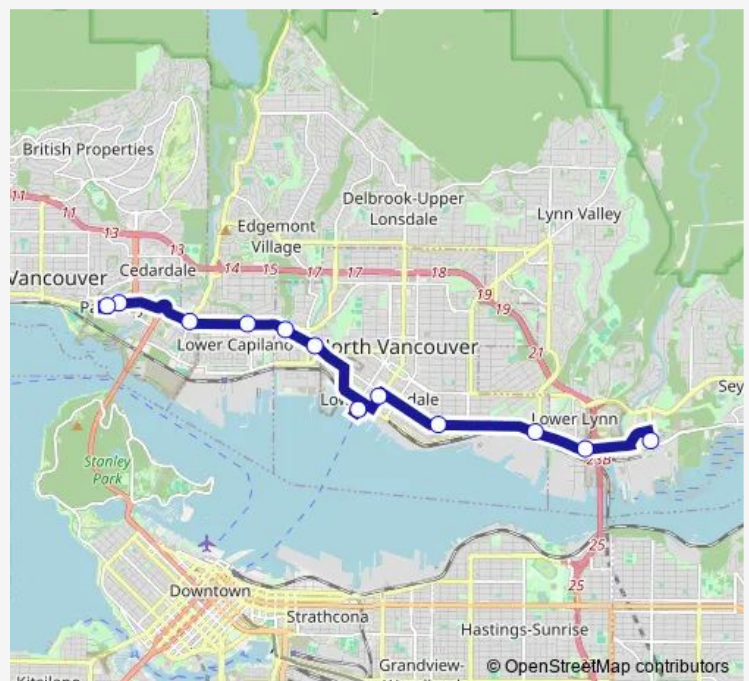

Westbound Cotton Rd @ Brooksbank Ave

Westbound E 3rd St @ Ridgeway Ave

Southbound Lonsdale Ave @ W 3rd St

Lonsdale Quay @ Bay 3

Westbound Marine Dr @ Bewicke Ave

Westbound Marine Dr @ Hamilton Ave

Westbound Marine Dr @ Pemberton Ave

Westbound Marine Dr @ Capilano Rd

Park Royal @ Bay 1

Eastbound Marine Dr @ South Mall Access

Route schedule

Northbound Riverside Dr @ Dollarton Hwy — Eastbound Marine Dr @ South Mall Access

Monday	04:55-01:29 ⁺¹
Tuesday	04:55-01:29 ⁺¹
Wednesday	04:55-01:29 ⁺¹
Thursday	04:55-01:29 ⁺¹
Friday	04:55-01:29 ⁺¹
Saturday	05:04-01:15 ⁺¹
Sunday	05:18-00:58 ⁺¹

Route info

Direction: Northbound Riverside Dr @ Dollarton Hwy

Stops: 12

Trip Duration: 0 hour 45 min

R2 — Marine Dr

Direction

Park Royal @ Bay 5 — Northbound Riverside Dr @ Dollarton Hwy

11 stops

[Open route schedule](#)

Park Royal @ Bay 5

Eastbound Marine Dr @ Capilano Rd

Eastbound Marine Dr @ Pemberton Ave

Eastbound Marine Dr @ Hamilton Ave

Eastbound W 3rd St @ Bewicke Ave

Lonsdale Quay @ Bay 7

Eastbound E 3rd St @ Lonsdale Ave