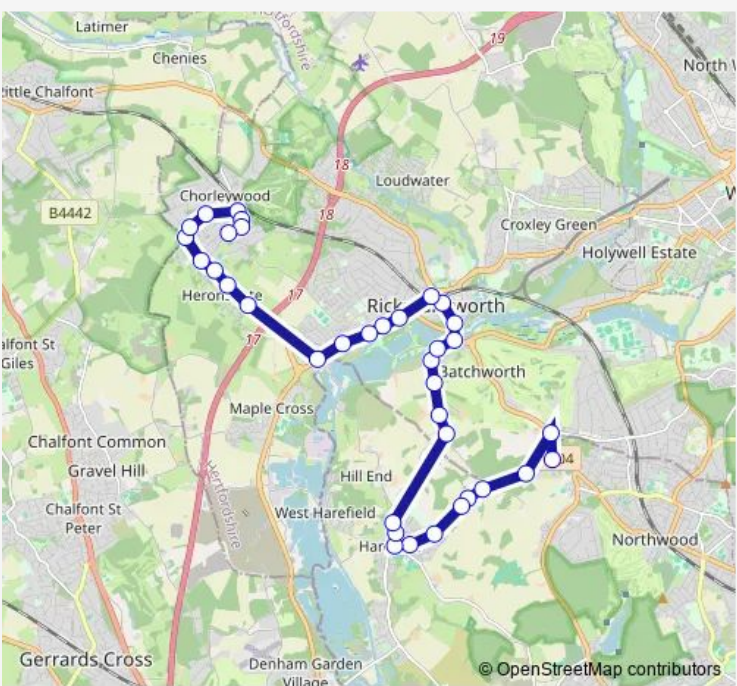

Bus R2 Watford / Mount Vernon Hospital - Chorleywood

[Go to website](#)

Direction
 Mount Vernon Hospital — Furze View
 36 stops
[Open route schedule](#)

- Mount Vernon Hospital
- Ye Olde Greene Manne PH
- Mount Vernon Hospital
- Shrubs Road
- Littlebourne Farm
- Shepherds Hill House
- The Harefield Academy
- Wickham Close
- The Green Harefield
- New Park Road Harefield
- Harefield Hospital
- Rose & Crown PH
- Hillside
- Woodcock Hill Cemetery
- Stockers Farm Road
- Tesco
- White Bear PH
- St Marys Church
- Northway (W)
- Rickmansworth Railway Station
- The Halfway House PH

Route schedule
 Mount Vernon Hospital — Furze View

Monday	09:35
Tuesday	09:35
Wednesday	09:35
Thursday	09:35
Friday	09:35
Saturday	—
Sunday	—

Route info
 Direction: Mount Vernon Hospital
 Stops: 36
 Trip Duration: 0 hour 39 min

R2 — Watford / Mount Vernon Hospital - Chorleywood **BusMaps**

Parade

Church Lane

Whip & Collar PH

Long Lane

Ladywalk

Stockport Road

Little Hill