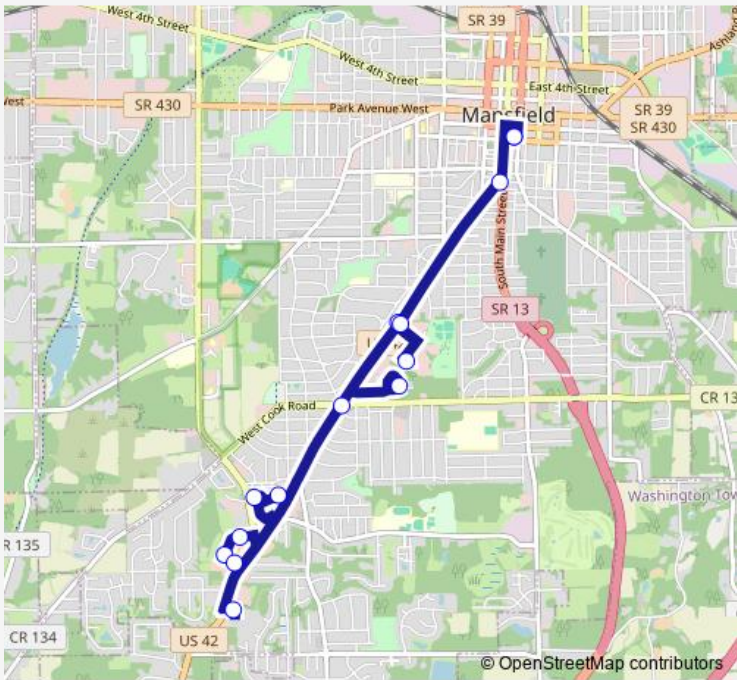

Bus R2 Route 2 - Lexington Avenue

[Go to website](#)

Direction
 Transit Center — Transit Center

14 stops

[Open route schedule](#)

- Transit Center
- Lexington Ave. & Sterkel Blvd. (Outbound)
- Leave Save-A-Lot
- Social Security Administration (On Demand Only)
- Ollie's
- Leave Kroger
- Kroger Fuel Center
- Executive Court (On Demand Only)
- Lexington Ave. & Cook Rd.
- Turtle Creek
- The Center
- Lexington Ave. & Sterkel Blvd. (Inbound)
- Main St. & Lexington Ave. (3)
- Transit Center

Route schedule
 Transit Center — Transit Center

Monday	07:30-17:30
Tuesday	07:30-17:30
Wednesday	07:30-17:30
Thursday	07:30-17:30
Friday	07:30-17:30
Saturday	07:30-17:30
Sunday	—

Route info

Direction: Transit Center

Stops: 14

Trip Duration: 0 hour 25 min

R2 — Route 2 - Lexington Avenue BusMaps

R2 Bus time schedules and route maps are available in an offline PDF at busmaps.com. Use the busmaps.com website to see live bus times, train schedule or subway schedule, and step-by-step directions for all public transit in Mansfield

The schedule is provided in the local timezone. Times with "(+1)" indicate departures on the next day.

PDF file created on 2025-04-15

2024 BusMaps.com - All Rights Reserved