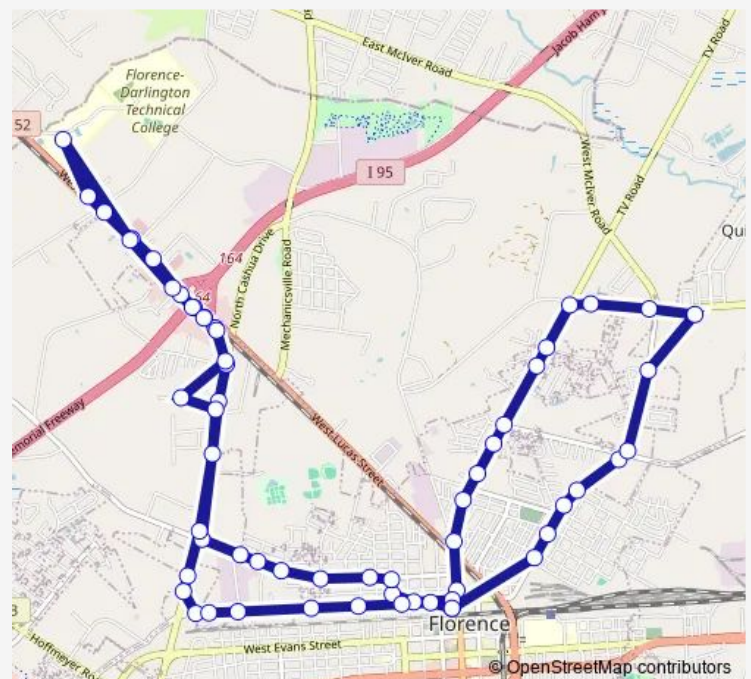

N. Irby St before W. Lucas St

N. Irby St (Pawn Express)

221 W. Darlington St

Route schedule

Florence Transit Center — Florence Transit Center

Monday 07:00-16:00

Tuesday 07:00-16:00

Wednesday 07:00-16:00

Thursday 07:00-16:00

Friday 07:00-16:00

Saturday 08:00-15:00

Sunday —

Route info

Direction: Florence Transit Center

Stops: 61

Trip Duration: 0 hour 43 min

R2 — Florence Route 2

457 W. Darlington St (outbound)

308 Chase St

490 Chase St

Sumter St Grocery

W. Sumter St & N. Alexander St

1205 W. Sumter St

W. Sumter St & N. Hartwell Dr

W. Sumter Dr & Flynn St

W. Sumter Dr & N. Cashua Dr

N. Cashua Dr & Sally Hill Farms Blvd (outbound)

1503 N. Cashua Dr (outbound)

W. Lucas St Cracker Barrel (outbound)

Mcdonalds (outbound)

W. Lucas St Quincy's (outbound)