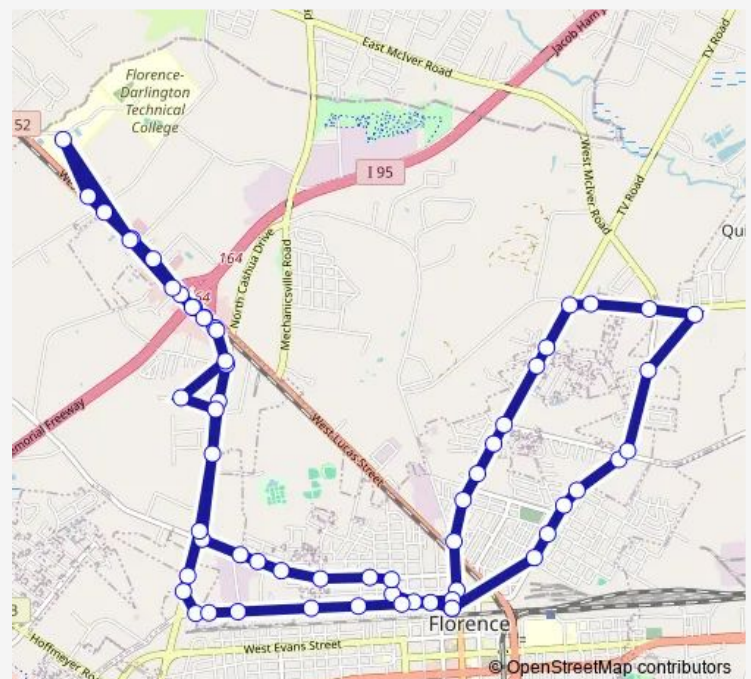

### Route schedule

Florence Transit Center — Florence Transit Center

Monday 07:00-16:00

Tuesday 07:00-16:00

Wednesday 07:00-16:00

Thursday 07:00-16:00

Friday 07:00-16:00

Saturday 08:00-15:00

### Route info

Direction: Florence Transit Center

Stops: 61

Trip Duration: 0 hour 43 min

R2 — Florence Route 2

457 W. Darlington St (outbound)

308 Chase St

490 Chase St