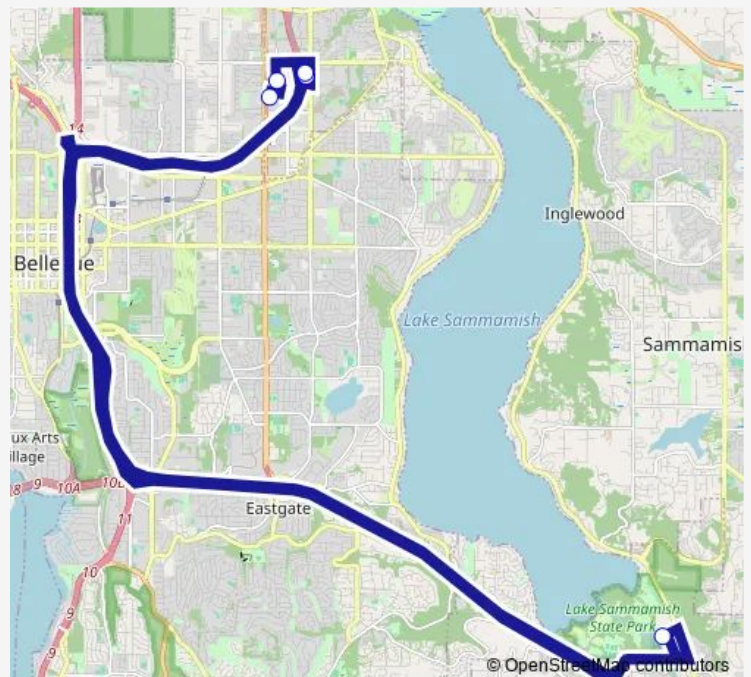

Bus Sammamish Campus

[Go to website](#)

Direction

112 — Redmond Campus

5 stops

[Open route schedule](#)

112

Ctc

Otc

Sammamish Campus

Redmond Campus

Route schedule

112 — Redmond Campus

Monday 06:30-19:10

Tuesday 06:30-19:10

Wednesday 06:30-19:10

Thursday 06:30-19:10

Friday 06:30-19:10

Saturday —

Sunday —

Route info

Direction: 112

Stops: 5

Trip Duration: 1 hour 10 min