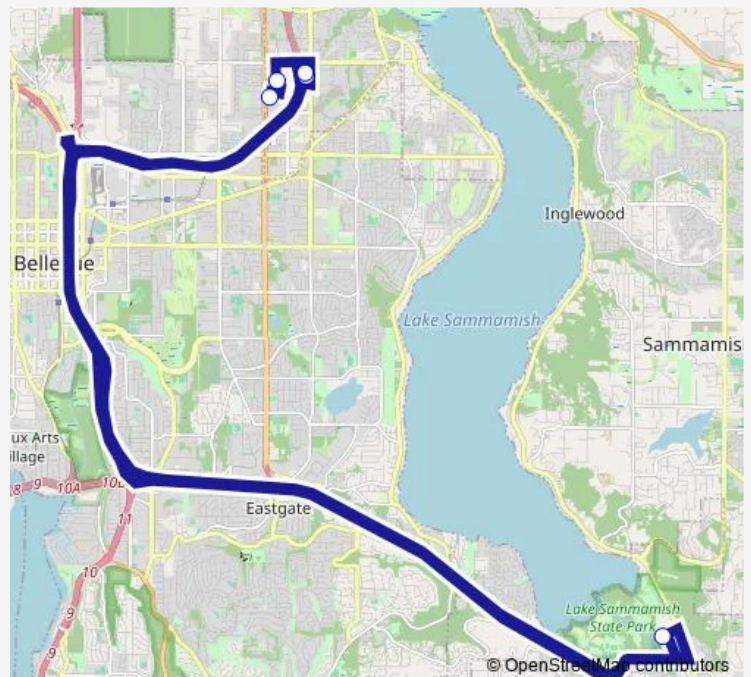

Bus Sammamish Campus

[Go to website](#)

Direction

112 — Redmond Campus

5 stops

[Open route schedule](#)

112

Ctc

Otc

Sammamish Campus

Redmond Campus

Route schedule

112 — Redmond Campus

Monday	06:30-19:10
--------	-------------

Tuesday	06:30-19:10
---------	-------------

Wednesday	06:30-19:10
-----------	-------------

Thursday	06:30-19:10
----------	-------------

Friday	06:30-19:10
--------	-------------

Saturday	—
----------	---

Sunday	—
--------	---

Route info

Direction: 112

Stops: 5

Trip Duration: 1 hour 10 min