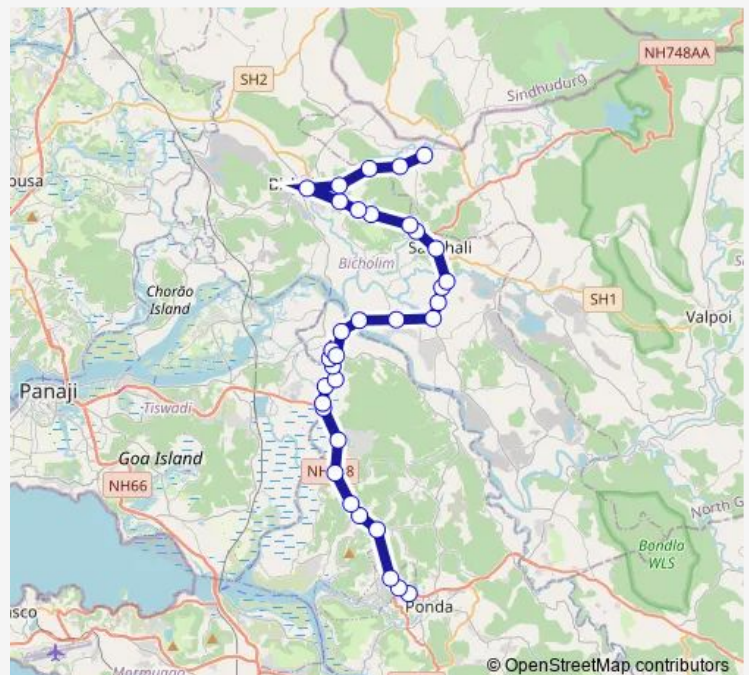

### Route info

Direction: Ponda KTC Bus Stand

Stops: 34

Trip Duration: 1 hour 25 min

■ VSD19 — Ponda - Kudchre TMP via Marcel

Kudne

Gavthan

Sankhali KTC Bus Stand