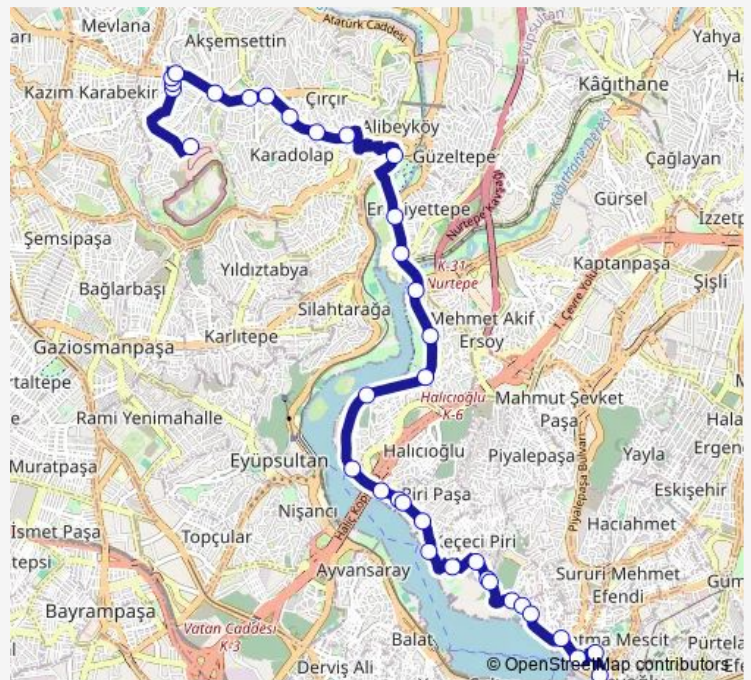

Thursday 05:25

Friday 05:25

Saturday 05:25

Sunday 05:25

Route info

Direction: Vialand

Stops: 35

Trip Duration: 0 hour 31 min

Şiřhane-Yeřilpınar-Vialand — řiřli - řiřhane - Karayollari - İmar Bloklari

BusMaps

Güner Akin Lisesi

Kirmizi Minare

Minibüs Durağı

Cami Altı

Aynalikavak

Hasbahçe

Tuesday 06:00

Wednesday 06:00

Thursday 06:00

Friday 06:00

Saturday 06:00

Sunday 06:00

Route info

Direction: Şiřhane