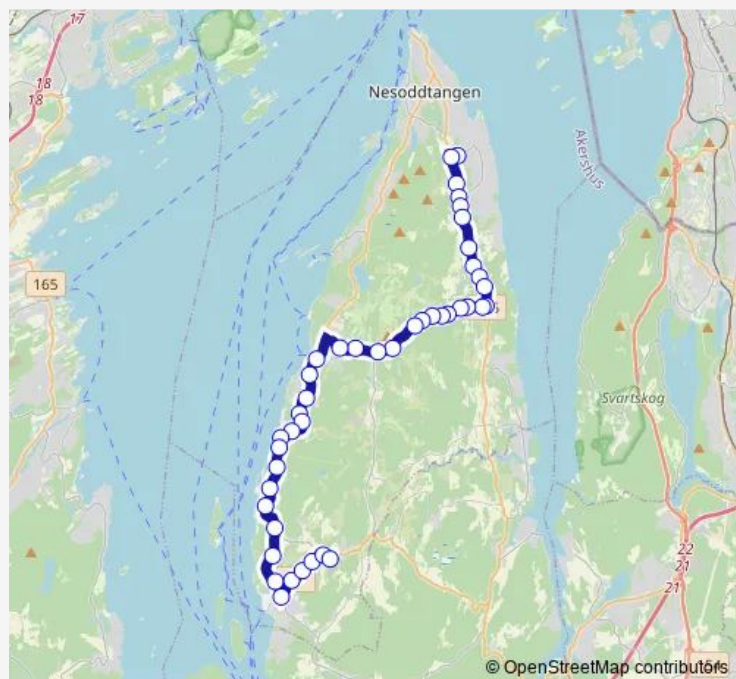

Thursday 15:15

Friday 15:15

Saturday —

Sunday —

Route info

Direction: Nesodden vgs.

Stops: 43

Trip Duration: 0 hour 35 min