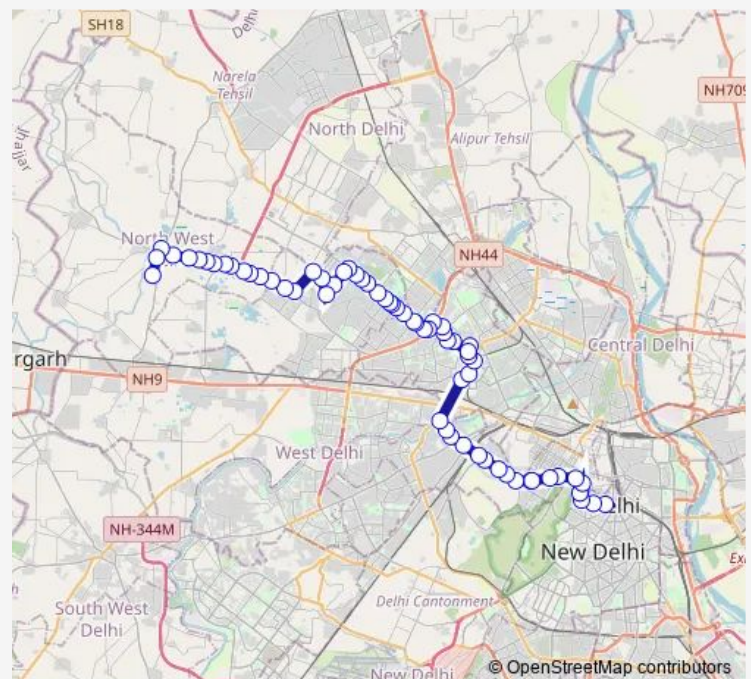

### Route schedule

Shivaji Stadium — Kanjhawala Depot

Monday 18:39-21:51

Tuesday 18:39-21:51

Wednesday 18:39-21:51

Thursday 18:39-21:51

Friday 18:39-21:51

Saturday 18:39-21:51

### Route info

Direction: Shivaji Stadium

Stops: 66

Trip Duration: 2 hour 2 min

114+990e\_U

Telephone Exchnage

Wazirpur Depot

Netaji Subhash Palace