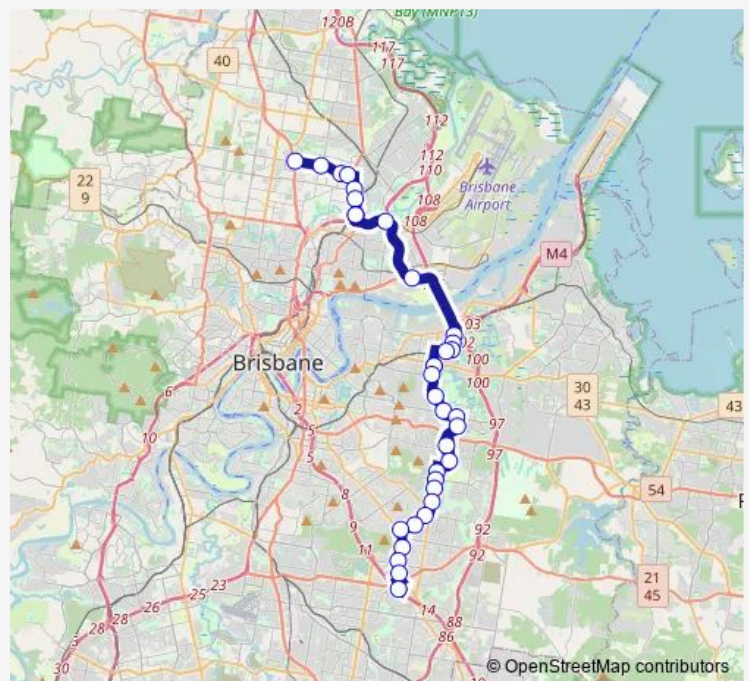

Bus 599 Great Circle Line Clockwise

[Go to website](#)

**Direction**

Chermside Shopping Centre interchange F — Garden City Shopping Centre station, stop L

34 stops

[Open route schedule](#)

- Chermside Shopping Centre interchange F
- Hamilton Rd at Chermside East near Newman Rd
- Hamilton Rd at Wavell Heights North
- Hamilton Rd at Nundah North near Beeby St
- Sandgate Rd at Nundah - Rode Road, stop 4
- Sandgate Rd at Nundah, stop 2
- Toombul Interchange
- Toombul Shopping Centre station, platform E
- East West Arterial Rd at Nudgee Rd
- Links Ave Exit Ramp at Gateway Tafe
- Queensport Rd at Queensport North
- Queensport Rd at Murarrie North near Ives St
- Queensport Rd at Murarrie near Railway Tce
- Railway Tce at Murarrie South near Herbert St
- Cannon Hill Shopping Centre, zone C
- Cannon Hill Shopping Centre, zone C
- Creek Rd at Old Stockyards, stop 66a
- Creek Rd at Carina North near Billan St
- Creek Rd at Carina Bus Depot
- Meadowlands Rd near Bedivere St
- Bedivere St near Cadogan St

Route info

Direction: Chermside Shopping Centre interchange F

Stops: 34

Trip Duration: 1 hour 23 min

599 — Great Circle Line Clockwise

Carindale Shopping Centre station, platform E

Donnington St at Donnington, stop 53

Logan Rd at Wishart Road, stop 39

Logan Rd at Dittmer Park, stop 41

Logan Rd at Kessels Corner, stop 43

Garden City Shopping Centre station, stop L

## Route info

Direction: Dean St at Toowong Depot, stop 17

Stops: 29

Trip Duration: 1 hour 2 min

Rode Rd at Stafford Heights near Cranbourne St

Rode Rd at Webster Road, stop 37

Rode Rd at Rode Road Hospital, stop 36