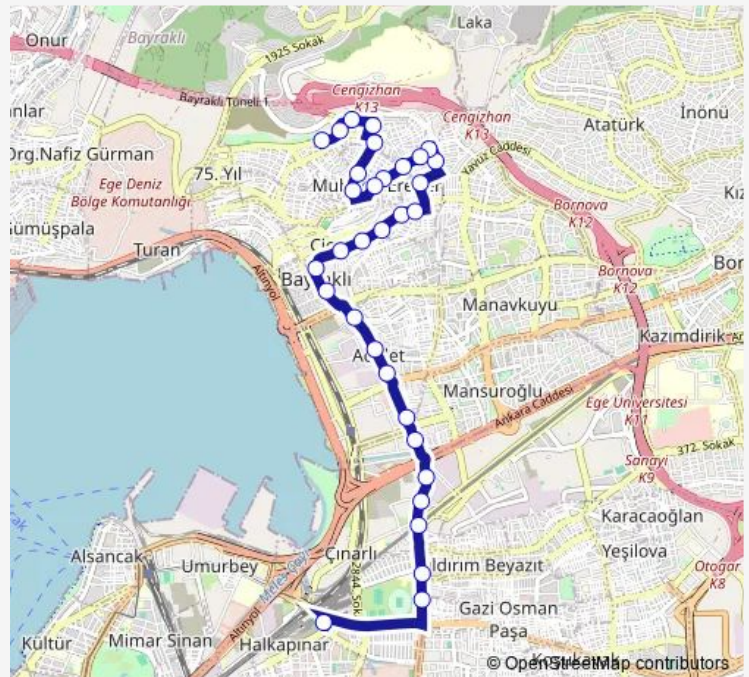

Thursday 00:00-23:40

Friday 00:00-23:40

Saturday 06:00-23:58

Sunday 00:10-23:25

Route info

Direction: Cengizhan Son Durak

Stops: 33

Trip Duration: 0 hour 44 min