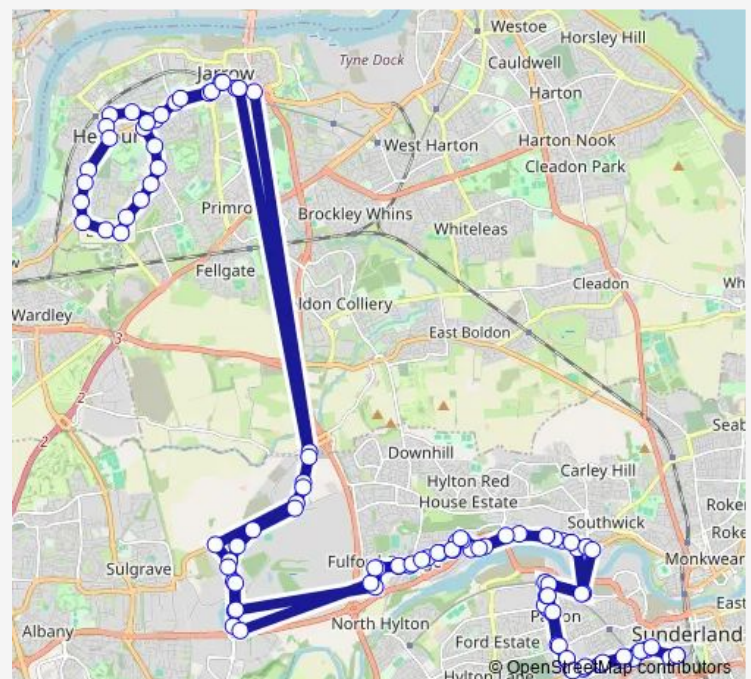

Alexandra Avenue-Business Centre

Hylton Park Road

Timber Beach Road

Route schedule

Sunderland Interchange — Sunderland Interchange

Monday 06:18-18:40

Tuesday 06:18-18:40

Wednesday 06:18-18:40

Thursday 06:18-18:40

Friday 06:18-18:40

Saturday 06:18-18:40

Sunday —

Route info

Direction: Sunderland Interchange

Stops: 104

Trip Duration: 1 hour 49 min

599 — Sunderland Interchange - Hebburn

Colima Avenue

Chaffinch Road

East View

Chaffinch Road

Ethel Terrace

Brown Road

Grange Road-St Margarets Avenue

Washington Road-Museum

Washington Road-Downhill Lane

Howard Street-Seine Court

Howard Street-Exchange

Jarrow Bus Station

Albert Road

Victoria Road-Jervis Street

Victoria Road West - Ushaw Road