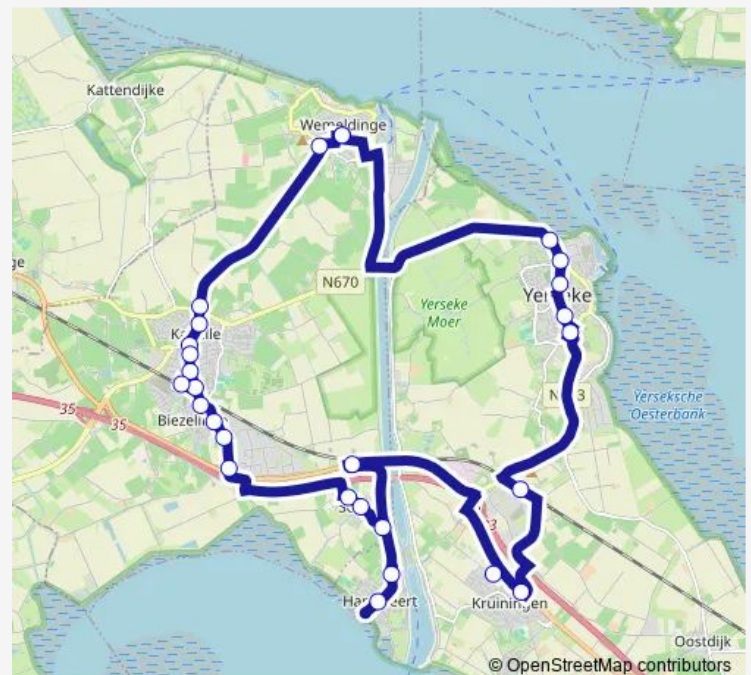

### Route schedule

Wemeldinge, Dorpsplein — Wemeldinge, Dorpsplein

Monday 08:06-17:06

Tuesday 08:06-17:06

Wednesday 08:06-17:06

Thursday 08:06-17:06

Friday 08:06-17:06

Saturday —

### Route info

Direction: Wemeldinge, Dorpsplein

Stops: 28

Trip Duration: 0 hour 58 min

■ 599 — Wemeldinge - Yerseke

Kruiningen, Station

Yerseke, Langeville

Yerseke, Marijkelaan