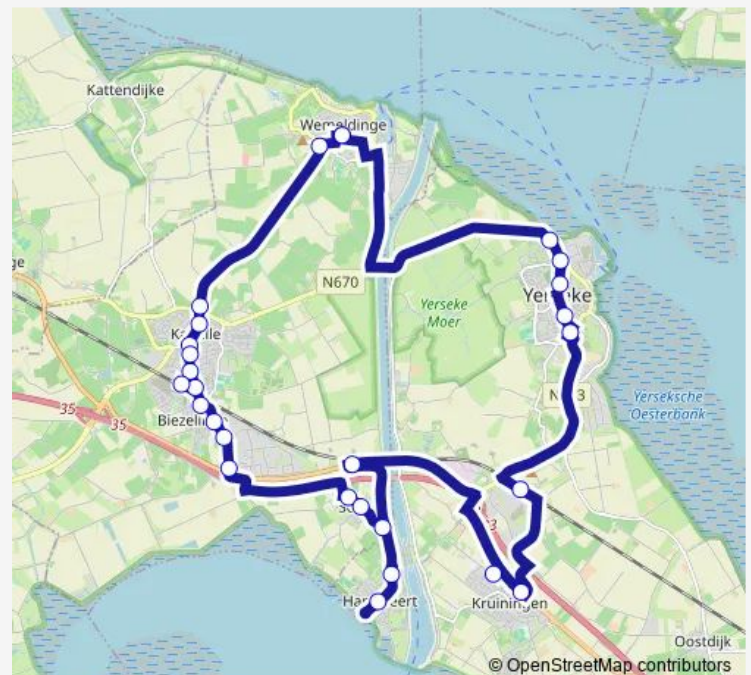

### Route schedule

Wemeldinge, Dorpsplein — Wemeldinge, Dorpsplein

Monday 08:06-17:06

Tuesday 08:06-17:06

Wednesday 08:06-17:06

Thursday 08:06-17:06

Friday 08:06-17:06

Saturday —

### Route info

Direction: Wemeldinge, Dorpsplein

Stops: 28

Trip Duration: 0 hour 58 min

■ 599 — Wemeldinge - Yerseke

Kruiningen, Station

Yerseke, Langeville

Yerseke, Marijkelaan