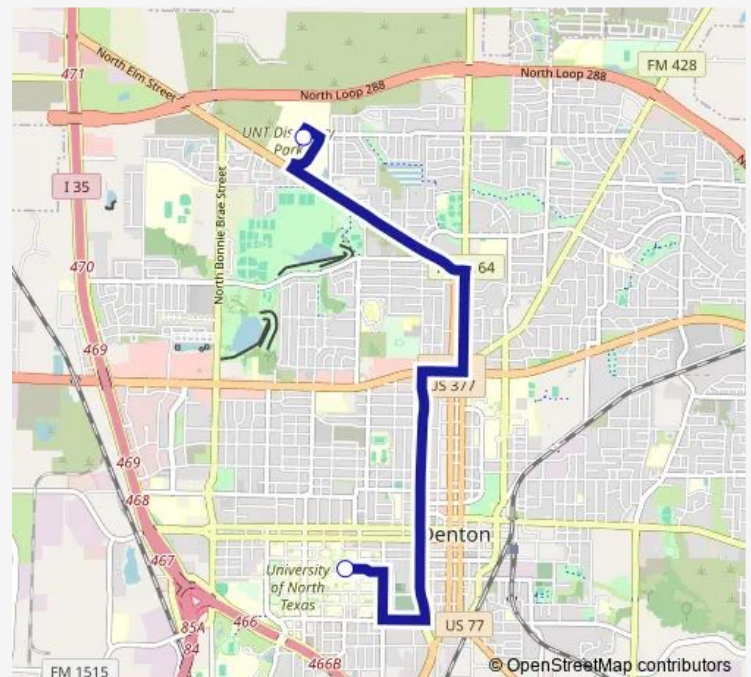

Bus DP 149 Discovery Park Express

[Go to website](#)

Direction

Union 8 — Discovery Park - Express Stop

2 stops

[Open route schedule](#)

Union 8

Discovery Park - Express Stop

Route schedule

Union 8 — Discovery Park - Express Stop

Monday 08:05-18:05

Tuesday 08:05-18:05

Wednesday 08:05-18:05

Thursday 08:05-18:05

Friday 08:05-18:05

Saturday —

Sunday —

Route info

Direction: Union 8

Stops: 2

Trip Duration: 0 hour 18 min

DP 149 — Discovery Park Express

Direction

Discovery Park - Express Stop — Union 8

2 stops

[Open route schedule](#)

Discovery Park - Express Stop

Union 8

Route schedule

Discovery Park - Express Stop — Union 8

Monday	07:34-17:34
Tuesday	07:34-17:34
Wednesday	07:34-17:34
Thursday	07:34-17:34
Friday	07:34-17:34
Saturday	—
Sunday	—