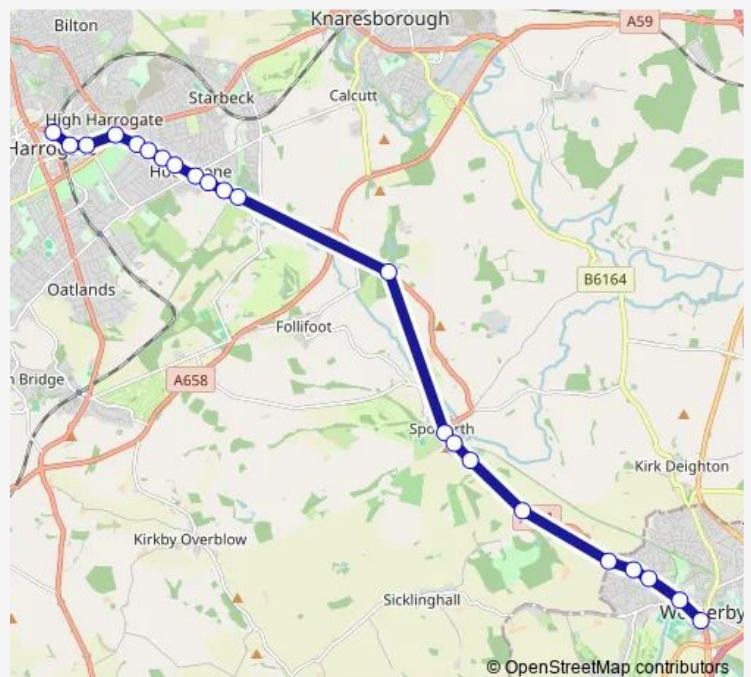

Stonefall Cemetery

### Route schedule

Wetherby Bus Stn B — Hgte Bus Stn Stand 8

Monday 07:25-17:30

Tuesday 07:25-17:30

Wednesday 07:25-17:30

Thursday 07:25-17:30

Friday 07:25-17:30

Saturday 09:00

### Route info

Direction: Wetherby Bus Stn B

Stops: 33

Trip Duration: 0 hour 27 min

■ X70 — Harrogate - Wetherby

BusMaps

Sainsburys

Eleanor Road