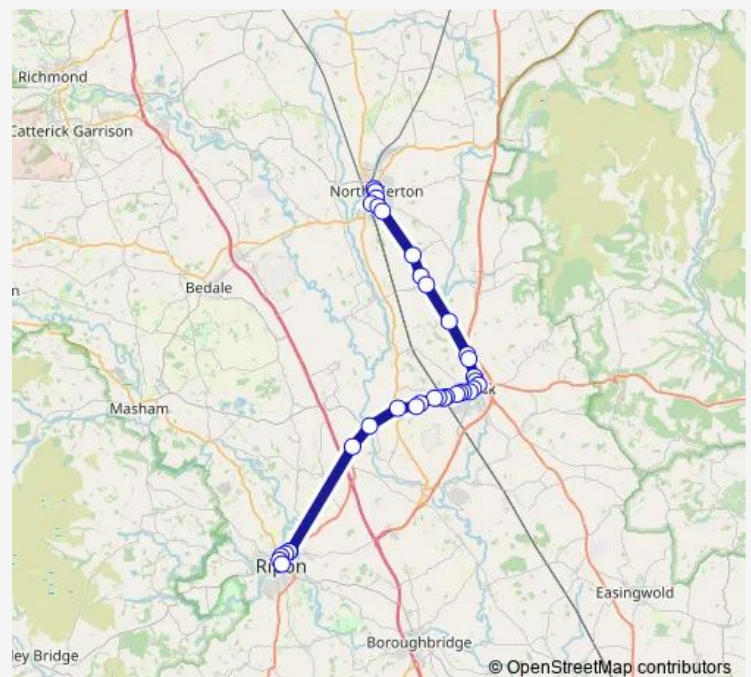

Racecourse

Racecourse

Edgar Drive

Route schedule

The Buck Inn — Bus Station Stand 3

Monday 08:10

Tuesday 08:10

Wednesday 08:10

Thursday 08:10

Friday 08:10

Saturday 08:10

Sunday —

Route info

Direction: The Buck Inn

Stops: 35

Trip Duration: 0 hour 47 min

X70

Railway Station

Carlton Close

Manfield Terrace

County Primary School

Dog And Gun

Busby Stoop Inn

Hill Farm