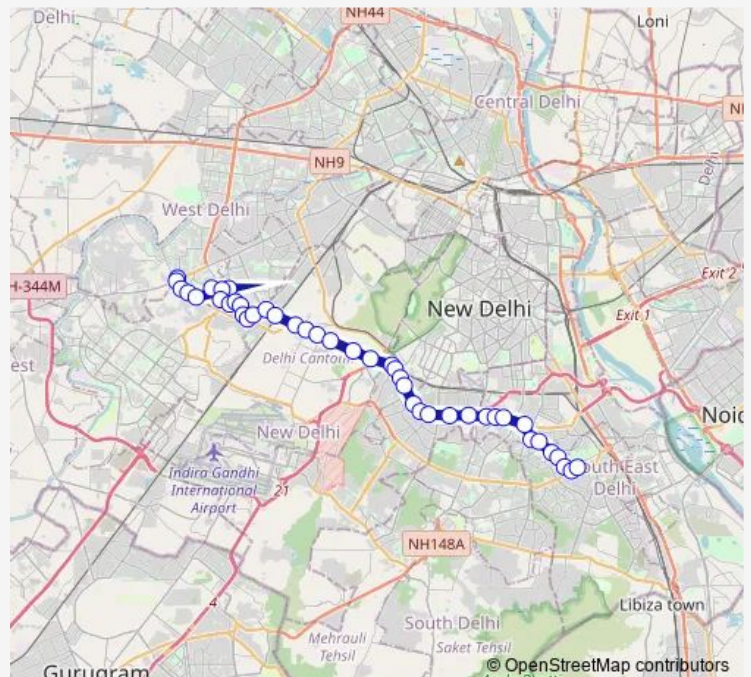

Thursday 04:30-21:10

Friday 04:30-21:10

Saturday 04:30-21:10

Sunday 04:30-21:10

Route info

Direction: Uttam Nagar

Stops: 43

Trip Duration: 1 hour 37 min