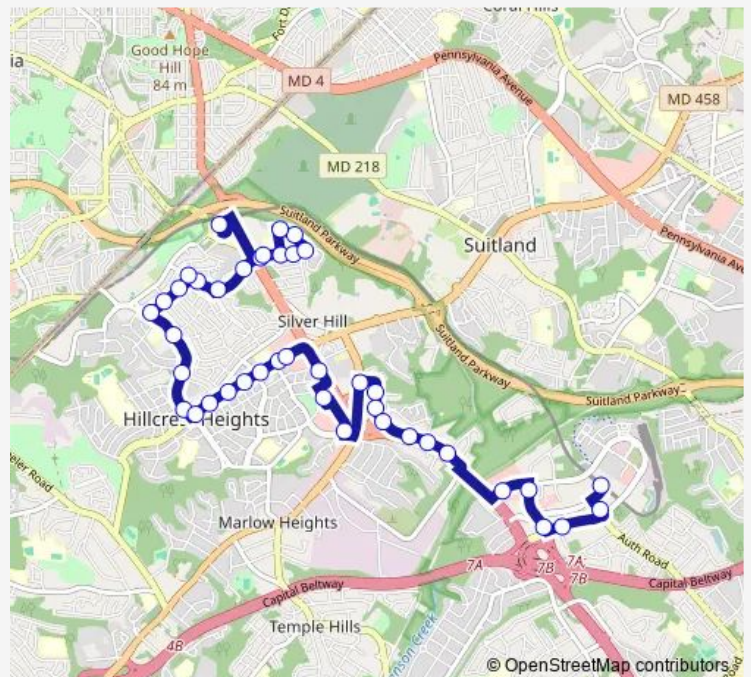

Iverson St+23 Pkwy

Iverson St+23 Pl

Iverson St+24 Av

Route schedule

Naylor Rd Station+Bay E — Branch Ave Station+Bay F

Monday 15:47-20:45

Tuesday 15:47-20:45

Wednesday 15:47-20:45

Thursday 15:47-20:45

Friday 15:47-20:45

Saturday —

Sunday —

Route info

Direction: Naylor Rd Station+Bay E

Stops: 41

Trip Duration: 0 hour 38 min

C12 — Hillcrest Heights

Iverson St+25 Av

Iverson St+26 Av

Iverson St+28 Av

Iverson St+Iverson Mall

Branch Av+Marlow Heights Ctr Entrance

Marlow Heights Ctr+#4025

Marlow Heights Ctr+28 Av Entrance

Friday 05:04-09:04

Saturday —

Sunday —

Route info

Direction: Branch Ave Station+Bay F

Stops: 38

Trip Duration: 0 hour 37 min

Berkley St+26 Av