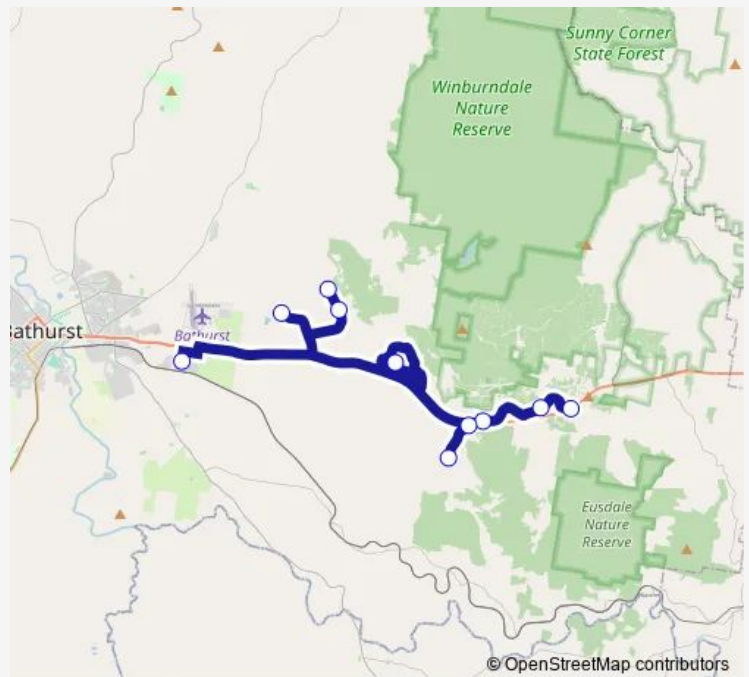

Raglan Public School, Nelson St

Route schedule

Yetholme Service Station Motel, Great Western Hwy —
Raglan Public School, Nelson St

Monday	08:04
Tuesday	08:04
Wednesday	08:04
Thursday	08:04
Friday	08:04
Saturday	—
Sunday	—

Route info

Direction: Yetholme Service Station Motel, Great Western Hwy

Stops: 10

Trip Duration: 0 hour 46 min

S772 — Raglan PS to Yetholme

Direction

Raglan Public School, Nelson St — Yetholme Service Station Motel, Great Western Hwy

Timber Ridge Rd After Great Western Hwy

179 Timber Ridge Rd

Yetholme Dr At Sibleys Rd

Yetholme Dr Opp Porters Lane

Yetholme Service Station Motel, Great Western Hwy

Route schedule

Raglan Public School, Nelson St — Yetholme Service Station Motel, Great Western Hwy

Monday 15:05

Tuesday 15:05

Wednesday 15:05

Thursday 15:05

Friday 15:05

Saturday —

Sunday —

Route info