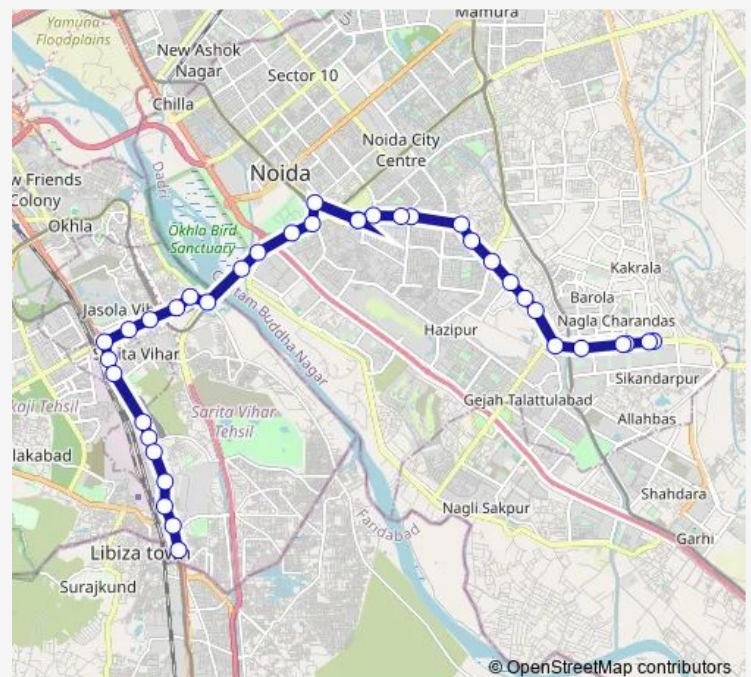

Bus 8down

[Go to website](#)

Direction

Noida Ph 2 Phool Mandi — Badarpur Border (T)

37 stops

[Open route schedule](#)

Noida Ph 2 Phool Mandi

Noida Ph 2

Nangla Village

Hosiery Complex petrol Pump

Nepz Gate No 2

Noida Sec 82 More

Bhangel Village

Salarpur Village

Mehrishi Ashram Salarpur

Sarin Farm

hindaon vihar more

baroula village

Aghapur Village

Noida Sec 40

Sadarpur More

Police Choki Sadarpur

Chhalera village

Noida Sector 37

Noida Sec-44

Amity International School

Mahamaya Flyover West

Route schedule

Noida Ph 2 Phool Mandi — Badarpur Border (T)

Monday 05:20-22:50

Tuesday 05:20-22:50

Wednesday 05:20-22:50

Thursday 05:20-22:50

Friday 05:20-22:50

Saturday 05:20-22:50

Sunday 05:20-22:50

Route info

Direction: Noida Ph 2 Phool Mandi

Stops: 37

Trip Duration: 1 hour 22 min

8down

BusMaps