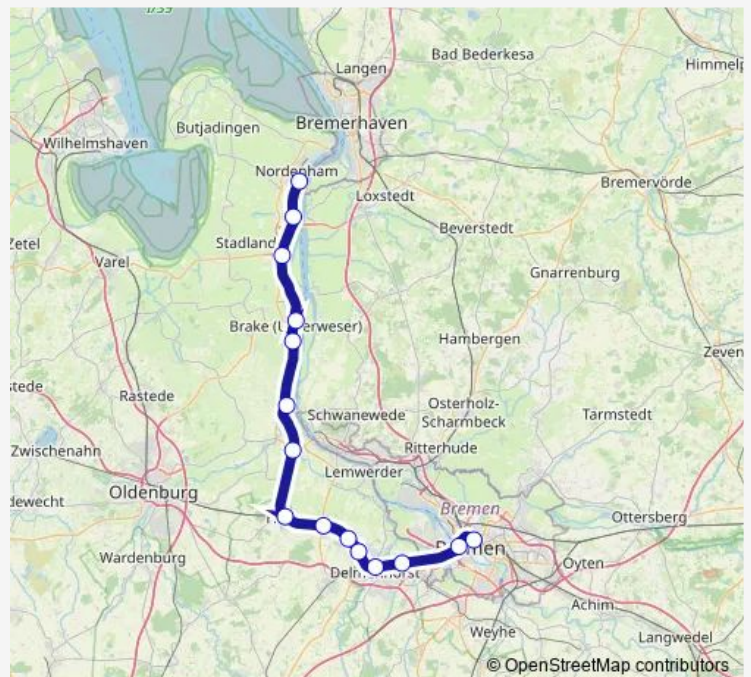

### Direction

Bremen Hbf — Nordenham

15 stops

[Open route schedule](#)

Bremen Hbf

Bremen Neustadt

Heidkrug

Delmenhorst

### Route schedule

Bremen Hbf — Nordenham

Monday 00:10-23:10

Tuesday 00:10-23:19

Wednesday 00:10-23:10

Thursday 00:10-23:45

Friday 00:10-23:45

Saturday 00:10-23:10

### Route info

Direction: Bremen Hbf

Stops: 15

Trip Duration: 1 hour 11 min

■ RS4

## Direction

Nordenham — Bremen Hbf

15 stops

[Open route schedule](#)

Nordenham

Kleinensiel

Rodenkirchen(Oldb)

Brake(Unterweser)