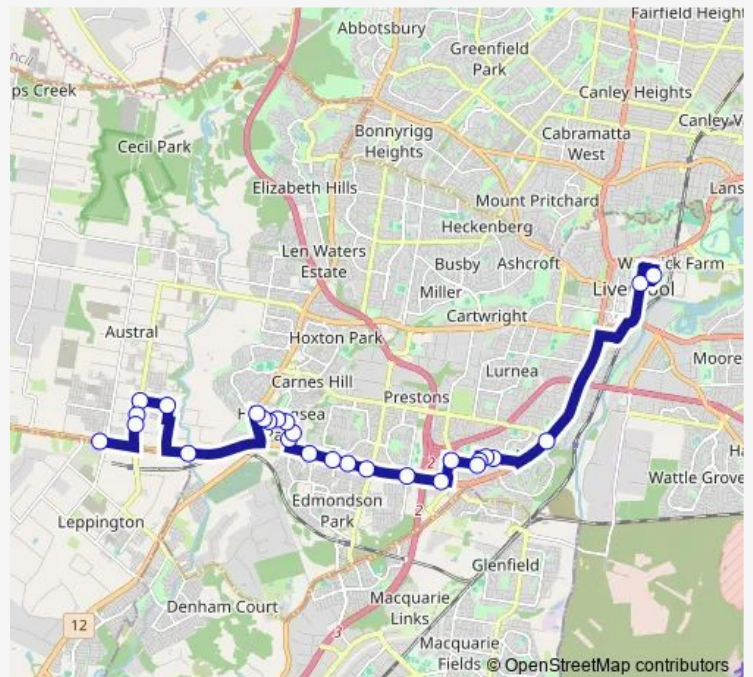

School Bus 2034 All Saints HS to Leppington

[Go to website](#)

Direction

All Saints' College, Bigge St — Bringelly Rd At Dickson Rd

27 stops

[Open route schedule](#)

- All Saints' College, Bigge St
- Liverpool Boys High School, Forbes St
- Hume Hwy After Casula Rd
- Myall Rd Opp Casula High School
- Myall Rd Opp Furlong Av
- Box Rd Before Pine Rd
- Pine Rd At Box Rd
- Pine Road Opp Boab Pl
- Camden Valley After Beech Rd
- Camden Valley Way At Ash Rd
- Camden Valley Way At Bernera Rd
- Camden Valley Way Before Gellibrand Rd
- Camden Valley Way At Gellibrand Rd
- Camden Valley Way Opp William Carey Christian School
- Horningsea Park Dr After Joshua Moore Dr
- Horningsea Park Dr Opp Carruthers Dr
- Bunya Park, Horningsea Park Dr
- John Edmonson High School, School Grounds
- Horningsea Park Dr Before Joshua Moore Dr
- Joshua Moore Dr At Sunrise Pl
- Joshua Moore Dr Before Cowpasture Rd

Route schedule

All Saints' College, Bigge St — Bringelly Rd At Dickson Rd

Monday	15:12
Tuesday	15:12
Wednesday	15:12
Thursday	15:12
Friday	—
Saturday	—
Sunday	—

Route info

Direction: All Saints' College, Bigge St

Stops: 27

Trip Duration: 0 hour 56 min

2034 — All Saints HS to Leppington

Bringelly Rd After Cowpasture Rd

Seventh Av After Browns Av

Seventh Av At Edmondson Av

Edmondson Av Opp Sixth Av

Scalabrini Village, Edmondson Av

Bringelly Rd At Dickson Rd

2034 School Bus time schedules and route maps are available in an offline PDF at busmaps.com. Use the busmaps.com website to see live bus times, train schedule or subway schedule, and step-by-step directions for all public transit in Liverpool