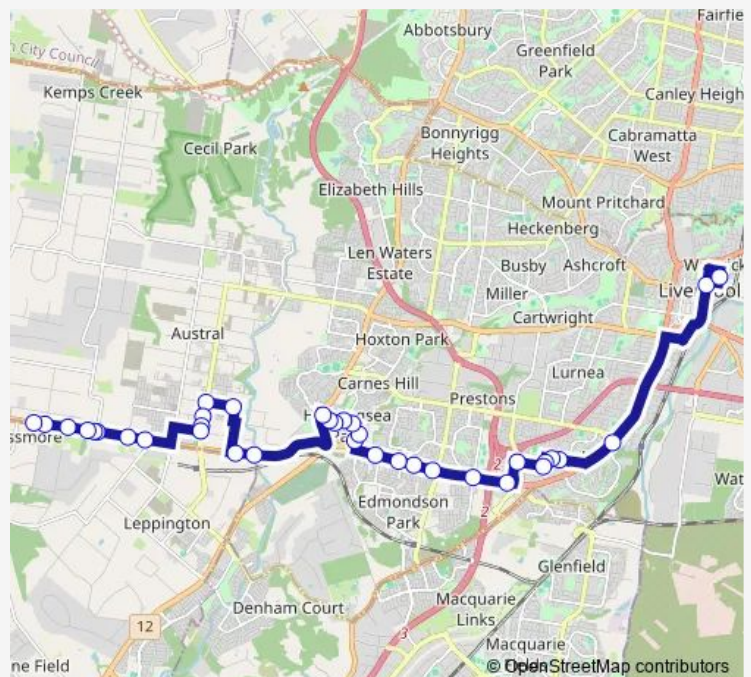

Camden Valley Way After Croatia Av

Camden Valley Way Before Gellibrand Rd

Camden Valley Way At Gellibrand Rd

Camden Valley Way Opp William Carey Christian School

Horningsea Park Dr After Brindabella Dr

Horningsea Park Dr Opp Carruthers Dr

Bunya Park, Horningsea Park Dr

John Edmonson High School, School Grounds

Horningsea Park Dr Before Joshua Moore Dr

Joshua Moore Dr At Sunrise Pl

Joshua Moore Dr Before Cowpasture Rd

Route schedule

All Saints' College, Bigge St — Rossmore Public School, Bringelly Rd

Monday 15:12

Tuesday 15:12

Wednesday 15:12

Thursday 15:12

Friday 15:12

Saturday —

Sunday —

Route info

Direction: All Saints' College, Bigge St

Stops: 36

Trip Duration: 0 hour 56 min

2034 — All Saints HS to Leppington

Bringelly Rd After Cowpasture Rd

Bringelly Rd Opp Browns Rd

Seventh Av After Browns Av

Seventh Av At Edmondson Av