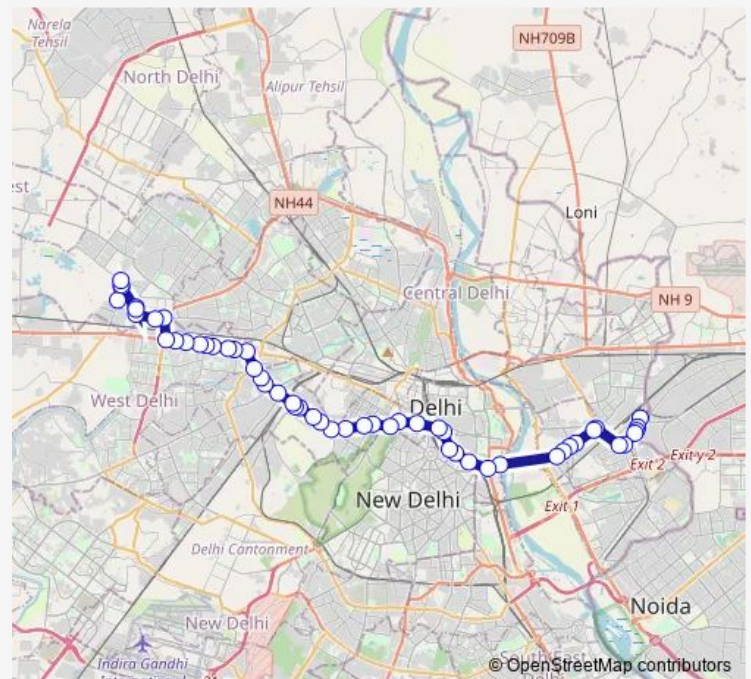

N D R Station G No 2

Dispensary Paharganj

Rani Jhansi Road Jhande Walan

Route schedule

Anand Vihar Isbt Main Road — Sultanpuri Terminal

Monday 02:50-23:05

Tuesday 02:50-23:05

Wednesday 02:50-23:05

Thursday 02:50-23:05

Friday 02:50-23:05

Saturday 02:50-23:05

Sunday 02:50-23:05

Route info

Direction: Anand Vihar Isbt Main Road

Stops: 53

Trip Duration: 2 hour 4 min