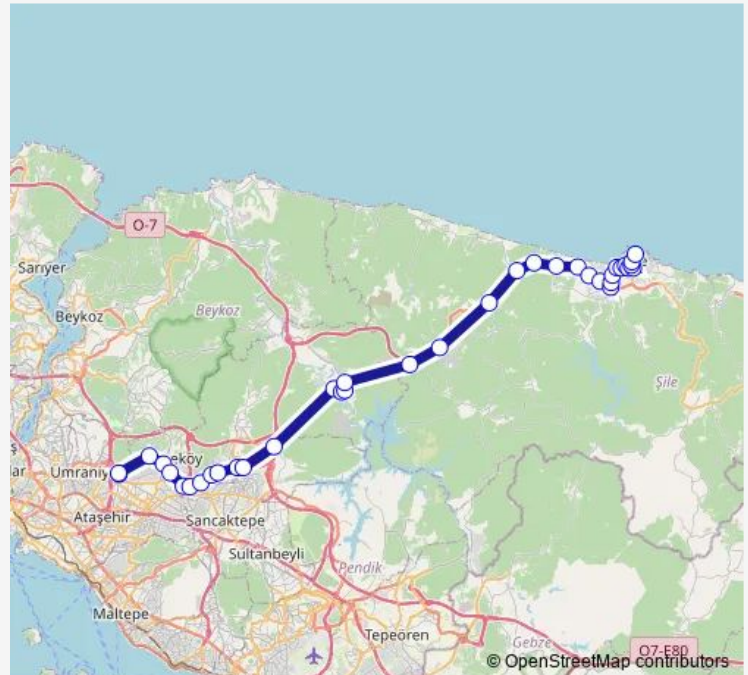

### Route schedule

TEPE ÜSTÜ — Tedaş Önü

Monday 17:10

Tuesday 17:10

Wednesday 17:10

Thursday 17:10

Friday 17:10

Saturday 17:15

### Route info

Direction: TEPE ÜSTÜ

Stops: 41

Trip Duration: 2 hour 3 min

139T — Tepe Üstü - Tedaş Önü

BusMaps

YEŞİLVADI

Kale Alti