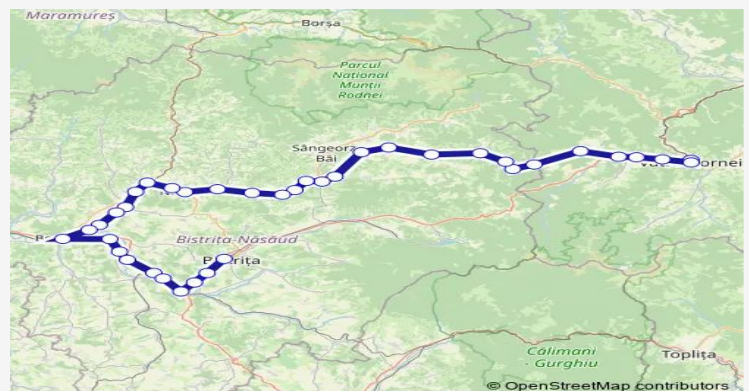

## Route schedule

Vatra Dornei — Bistrița Nord

Monday	05:03
Tuesday	05:03
Wednesday	05:03
Thursday	05:03
Friday	05:03
Saturday	05:03
Sunday	05:03

## Route info

Direction: Vatra Dornei

Stops: 38

Trip Duration: 4 hour 9 min

Ilva Mică

Podereia Feldrului h.

Feldru Hm.

Nepos h.